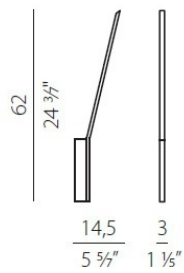

Brass structure in matt white or black polyacrylic paint, or with galvanic chrome plating.

Extruded polycarbonate diffuser with opaline finish.

DATA SHEET

Code	A07222.000.0101
System power consumption	13W
Efficacy	86lm/W
Light source	LED
Colour temperature	3000K Ra >80
Light distribution	diffused
Power supply	220-240V AC
Frequency	50/60Hz
Electrical configuration	ON-OFF
Driver	integrated included
Nominal luminous flux	1460lm
Lumen output	1118lm
Efficiency	76.575%
Weight	1,0150Kg
Protection degree	IP20
Colour tollerances	SDCM 3
Packing dimensions (cm)	10 x 84 x 7

 Colour
chrome

 TECHNICAL DRAWING

 DIAGRAMMA POLARE