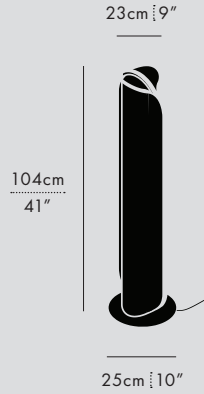

VAL-1-F

VAL-2-F

VAL-2-F-ANT-120

DESCRIPTION

Vale optimises functionality through its multidirectional luminescence while diffusing soft ambient light.

TYPE

Floor

DIMENSIONS

- Vale Floor 1: 104 x 16 x 23cm / 41" x 6.25" x 9"
- Vale Floor 2: 205 x 16 x 23cm / 80.75" x 6.25" x 9"

TECHNICAL INFORMATION

- Input Voltage: 110–120V, 220–240V
- Lamping: Integral 20W/40W 24V DC LED CRI 90+, 50,000 hours
- Lumens: 1388/2776 lumens delivered
- Controls: Foot dimmer switch included