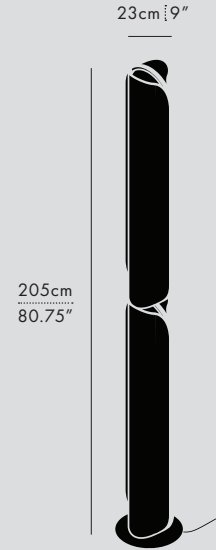

VAL-1-F

VAL-2-F

VAL-2-F-ANT-120

DESCRIPTION

Vale optimises functionality through its multidirectional luminescence while diffusing soft ambient light.

TYPE

Floor

DIMENSIONS

- Vale Floor 1: 104 x 16 x 23cm / 41" x 6.25" x 9"
- Vale Floor 2: 205 x 16 x 23cm / 80.75" x 6.25" x 9"

TECHNICAL INFORMATION

- Input Voltage: 110–120V, 220–240V
- Lamping: Integral 20W/40W 24V DC LED CRI 90+, 50,000 hours
- Lumens: 1388/2776 lumens delivered
- Controls: Foot dimmer switch included

DIM TO WARM

CERTIFICATIONS

* APPLICATION: DRY INDOOR LOCATION ONLY

MATERIALS

- Aluminum
- Acrylic

FRAME FINISHES

LENS FINISH

CLEAR (CLR)

SERIES	UNIT	TYPE	FINISH	VOLTAGE IN
VAL	<input type="checkbox"/> 1	F	<input type="checkbox"/> ANT (ANTHRACITE)	<input type="checkbox"/> 120
	<input type="checkbox"/> 2		<input type="checkbox"/> SIL (SILICA)	<input type="checkbox"/> 230
			<input type="checkbox"/> RST (RUST)	