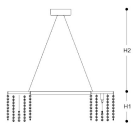

714/70

714

Pendant in metal with nickel finish, glass and coloured Swarovski Elements pendants. Available in different dimensions. Opera Classic Collection.

DESIGNER

Roberta Vitadello