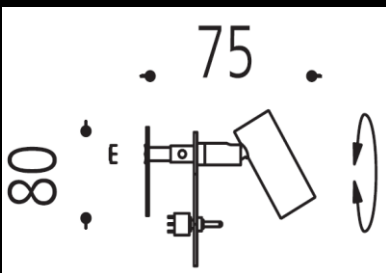

# Specification Sheet

64.351.05

wall luminaire copperly  
incl. 1 watt LED, ca. 2.700 Kelvin,  
incl. LED driver (added as loose part),  
dimensions wall plate ca. 80 x 50 mm

also available in      brass dull (03), chrome (14), silver (15), dark bronzed (54)