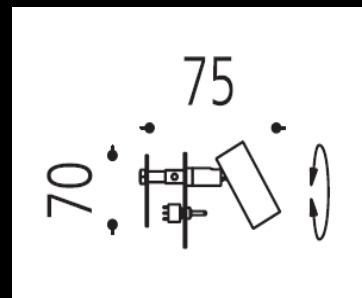

# Specification Sheet

64.349.03

brushed brass

incl. 1 W LED, ca. 2.700 Kelvin

incl. micro-switch, LED driver included (added as loose part)

dimensions wall plate ca. 70 x 55 mm

also available: copper (05), chrome (14), silver (15), dark bronzed (54)