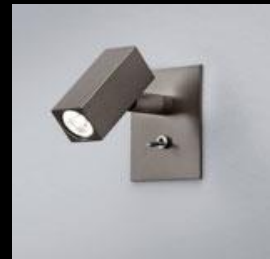

# Specification Sheet

64.349.03

brushed brass

incl. 1 W LED, ca. 2.700 Kelvin

incl. micro-switch, LED driver included (added as loose part)

dimensions wall plate ca. 70 x 55 mm

also available: copper (05), chrome (14), silver (15), dark bronzed (54)