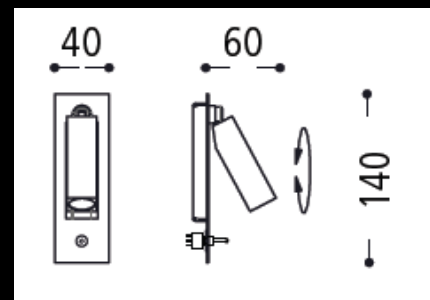

Specification Sheet

64.174.14

chrome

incl. 1W LED, ca. 2.700 Kelvin

with on/off-switch, with USB port

LED driver included (added as loose part)

also available in: brass dull (03) / copper (05) / silver (15) /
dark bronzed (54)