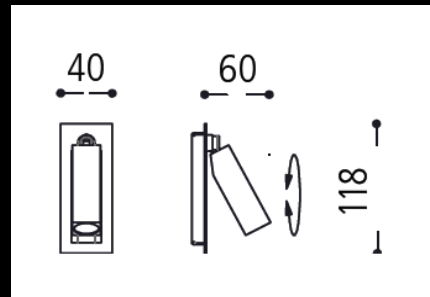

Specification Sheet

64.166.14

chrome
incl. 1W LED, ca. 2.700 Kelvin
with on/off-switch
LED driver included (added as loose part)

also available

64.165.14
chrome
without micro-switch

in brass dull (03) / copper (05) / silver (15) /
dark bronzed (54)