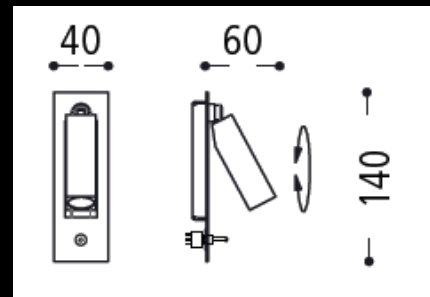

Specification Sheet

64.166.14

chrome
incl. 1W LED, ca. 2.700 Kelvin
with on/off-switch
LED driver included (added as loose part)

also available

64.165.14
chrome
without micro-switch

in brass dull (03) / copper (05) / silver (15) /
dark bronzed (54)