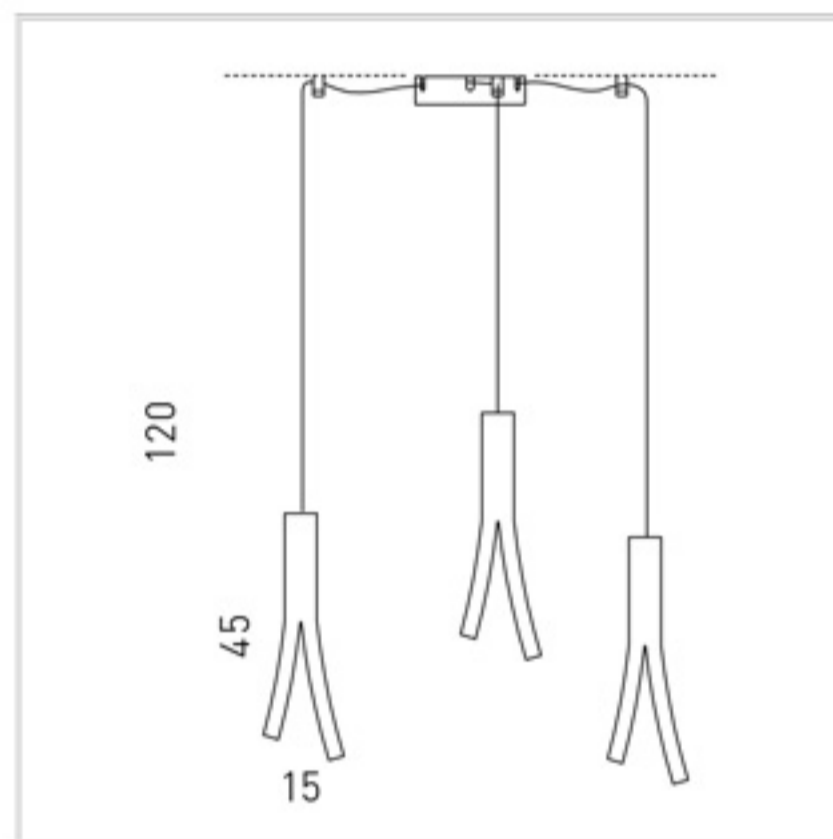

LS 4/311
1 x GU10 x 7,2W LED
CE IP20

LS 5/311
3 x GU10 x 7,2W LED
CE IP20

SP 7/311
1 x GU10 x 7,2W LED
CE IP20

SP 8/311
3 x GU10 x 7,2W LED
CE IP20

LP 6/311 B
1 x GU10 x 7,2W LED
CE IP20

LP 6/311 A
2 x 4W LED
CE IP20

MONTATURA - FRAME

		
60/34 corten/oro corten/gold	40/34 laccato bianco/oro lacquered white/gold	64/34 laccato bronzo/oro lacquered bronze/gold

OLMO

ARMANDO D'ANDREA