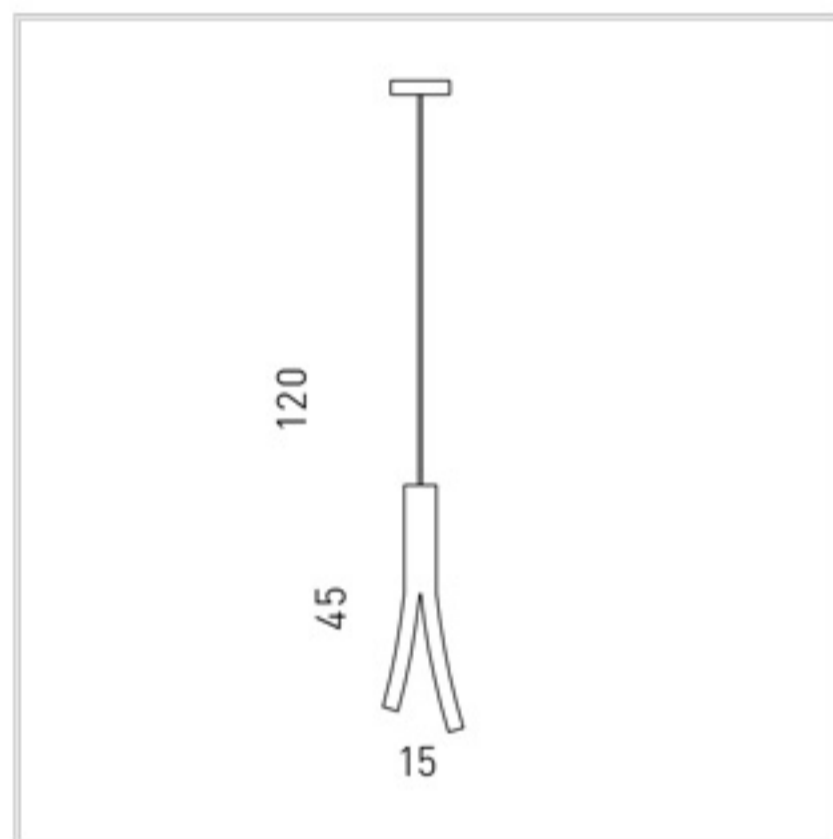

LS 4/311
1 x GU10 x 7,2W LED
CE IP20

LS 5/311
3 x GU10 x 7,2W LED
CE IP20

SP 7/311
1 x GU10 x 7,2W LED
CE IP20

SP 8/311
3 x GU10 x 7,2W LED
CE IP20

LP 6/311 B
1 x GU10 x 7,2W LED
CE IP20

LP 6/311 A
2 x 4W LED
CE IP20

MONTATURA - FRAME

		
60/34 corten/oro corten/gold	40/34 laccato bianco/oro lacquered white/gold	64/34 laccato bronzo/oro lacquered bronze/gold

OLMO

ARMANDO D'ANDREA