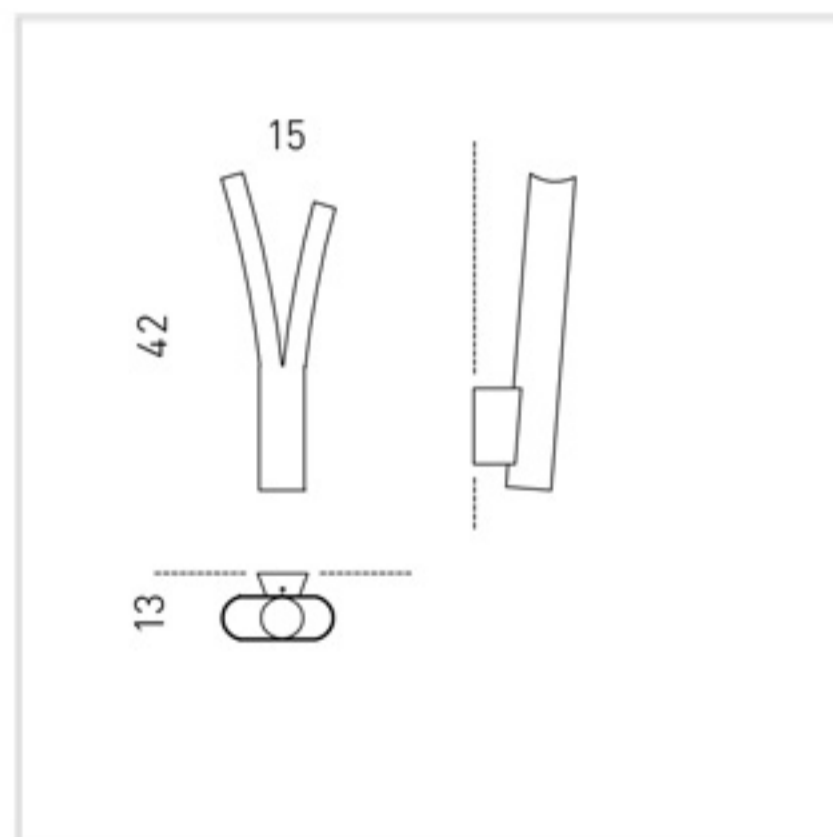

LS 4/311
1 x GU10 x 7,2W LED
CE IP20

LS 5/311
3 x GU10 x 7,2W LED
CE IP20

SP 7/311
1 x GU10 x 7,2W LED
CE IP20

SP 8/311
3 x GU10 x 7,2W LED
CE IP20

LP 6/311 B
1 x GU10 x 7,2W LED
CE IP20

LP 6/311 A
2 x 4W LED
CE IP20

MONTATURA - FRAME

		
60/34 corten/oro corten/gold	40/34 laccato bianco/oro lacquered white/gold	64/34 laccato bronzo/oro lacquered bronze/gold

OLMO

ARMANDO D'ANDREA