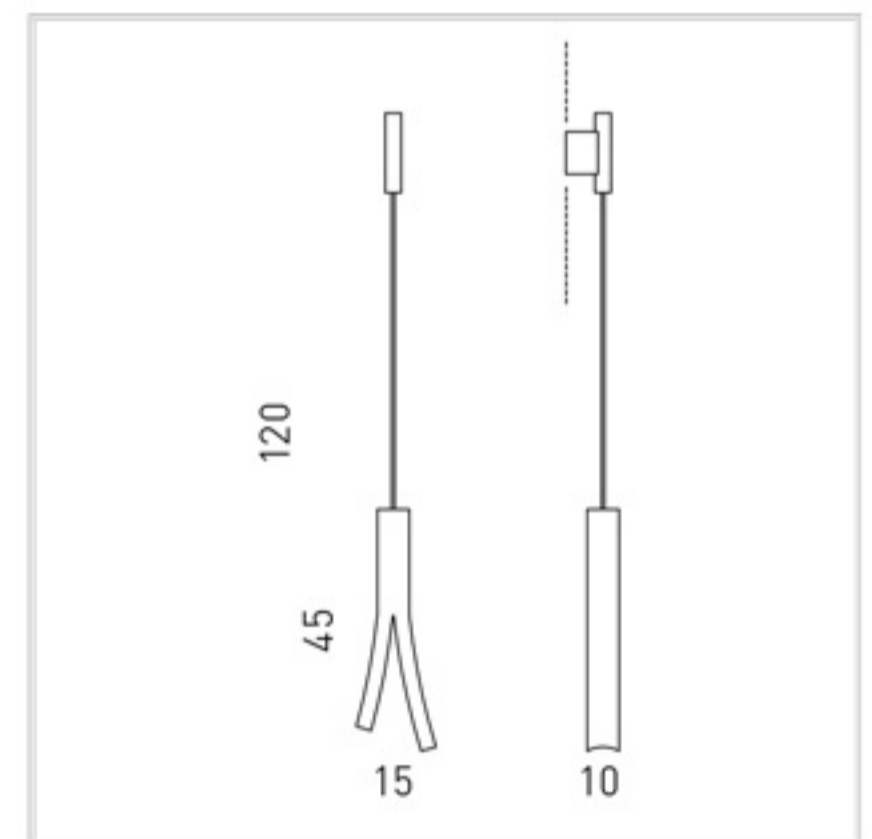

LS 4/311
1 x GU10 x 7,2W LED
CE IP20

LS 5/311
3 x GU10 x 7,2W LED
CE IP20

SP 7/311
1 x GU10 x 7,2W LED
CE IP20

SP 8/311
3 x GU10 x 7,2W LED
CE IP20

LP 6/311 B
1 x GU10 x 7,2W LED
CE IP20

LP 6/311 A
2 x 4W LED
CE IP20

MONTATURA - FRAME

		
60/34 corten/oro corten/gold	40/34 laccato bianco/oro lacquered white/gold	64/34 laccato bronzo/oro lacquered bronze/gold

OLMO

ARMANDO D'ANDREA