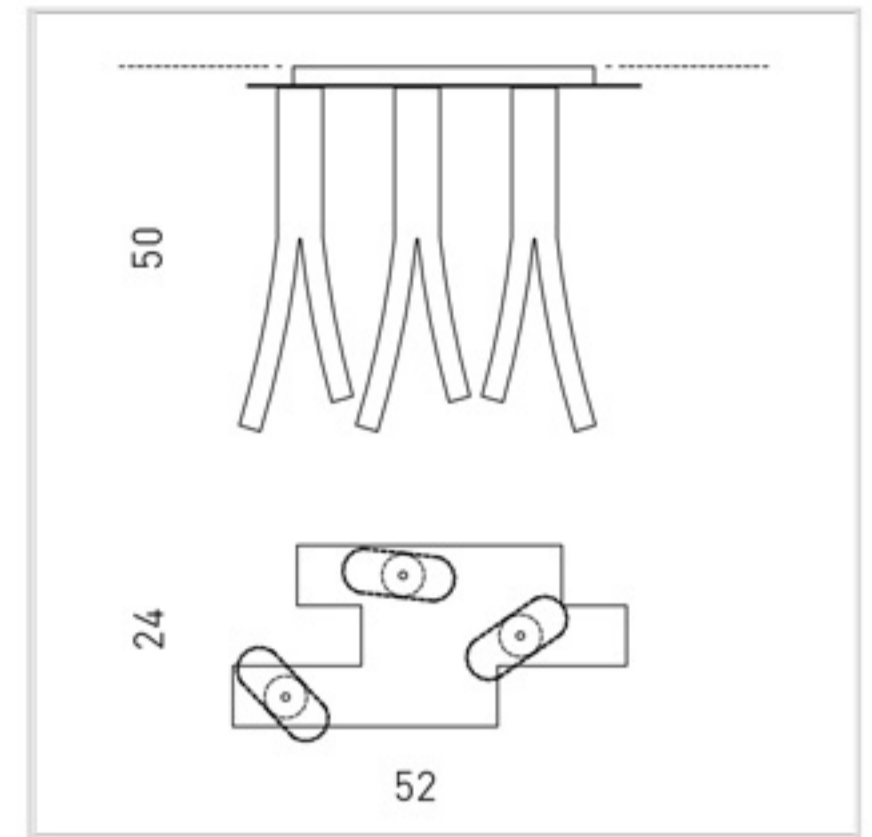

LS 4/311
1 x GU10 x 7,2W LED
CE IP20

LS 5/311
3 x GU10 x 7,2W LED
CE IP20

SP 7/311
1 x GU10 x 7,2W LED
CE IP20

SP 8/311
3 x GU10 x 7,2W LED
CE IP20

LP 6/311 B
1 x GU10 x 7,2W LED
CE IP20

LP 6/311 A
2 x 4W LED
CE IP20

MONTATURA - FRAME

		
60/34 corten/oro corten/gold	40/34 laccato bianco/oro lacquered white/gold	64/34 laccato bronzo/oro lacquered bronze/gold

OLMO

ARMANDO D'ANDREA