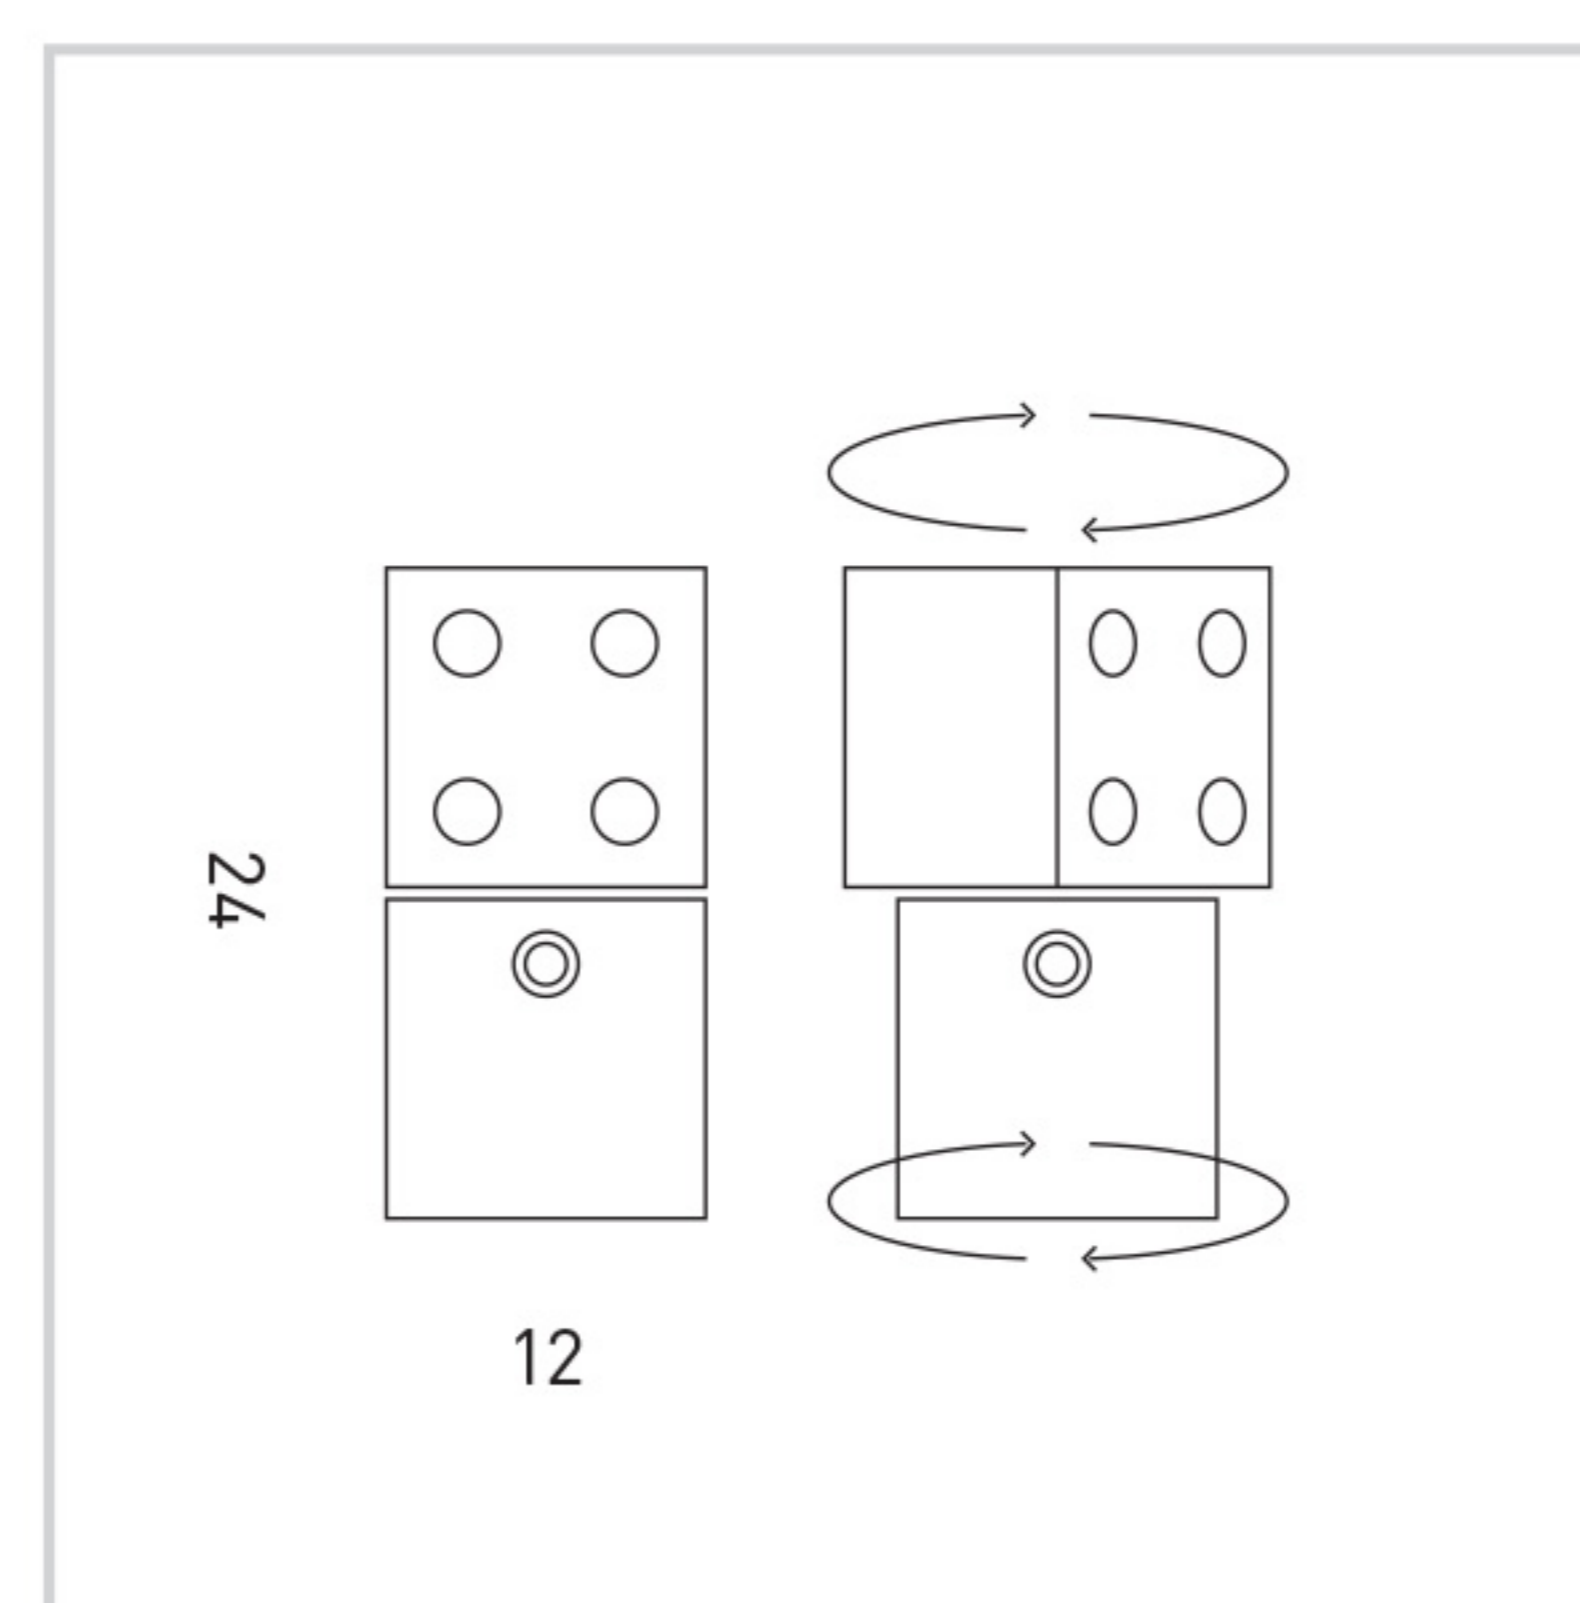

FORATA

SACCON - FAVARETTO

SP 7/299
4 x 1,2W LED

LS 4/299
4 x 1,2W LED

LT 1/299
4 x 1,2W LED

LP 6/299
4 x 1,2W LED

DIFFUSORE - LAMPSHADE

54
cemento al quarzo
quartz concrete

MONTATURA - FRAME

40
laccato bianco
lacquered white

44
antracite
anthracite