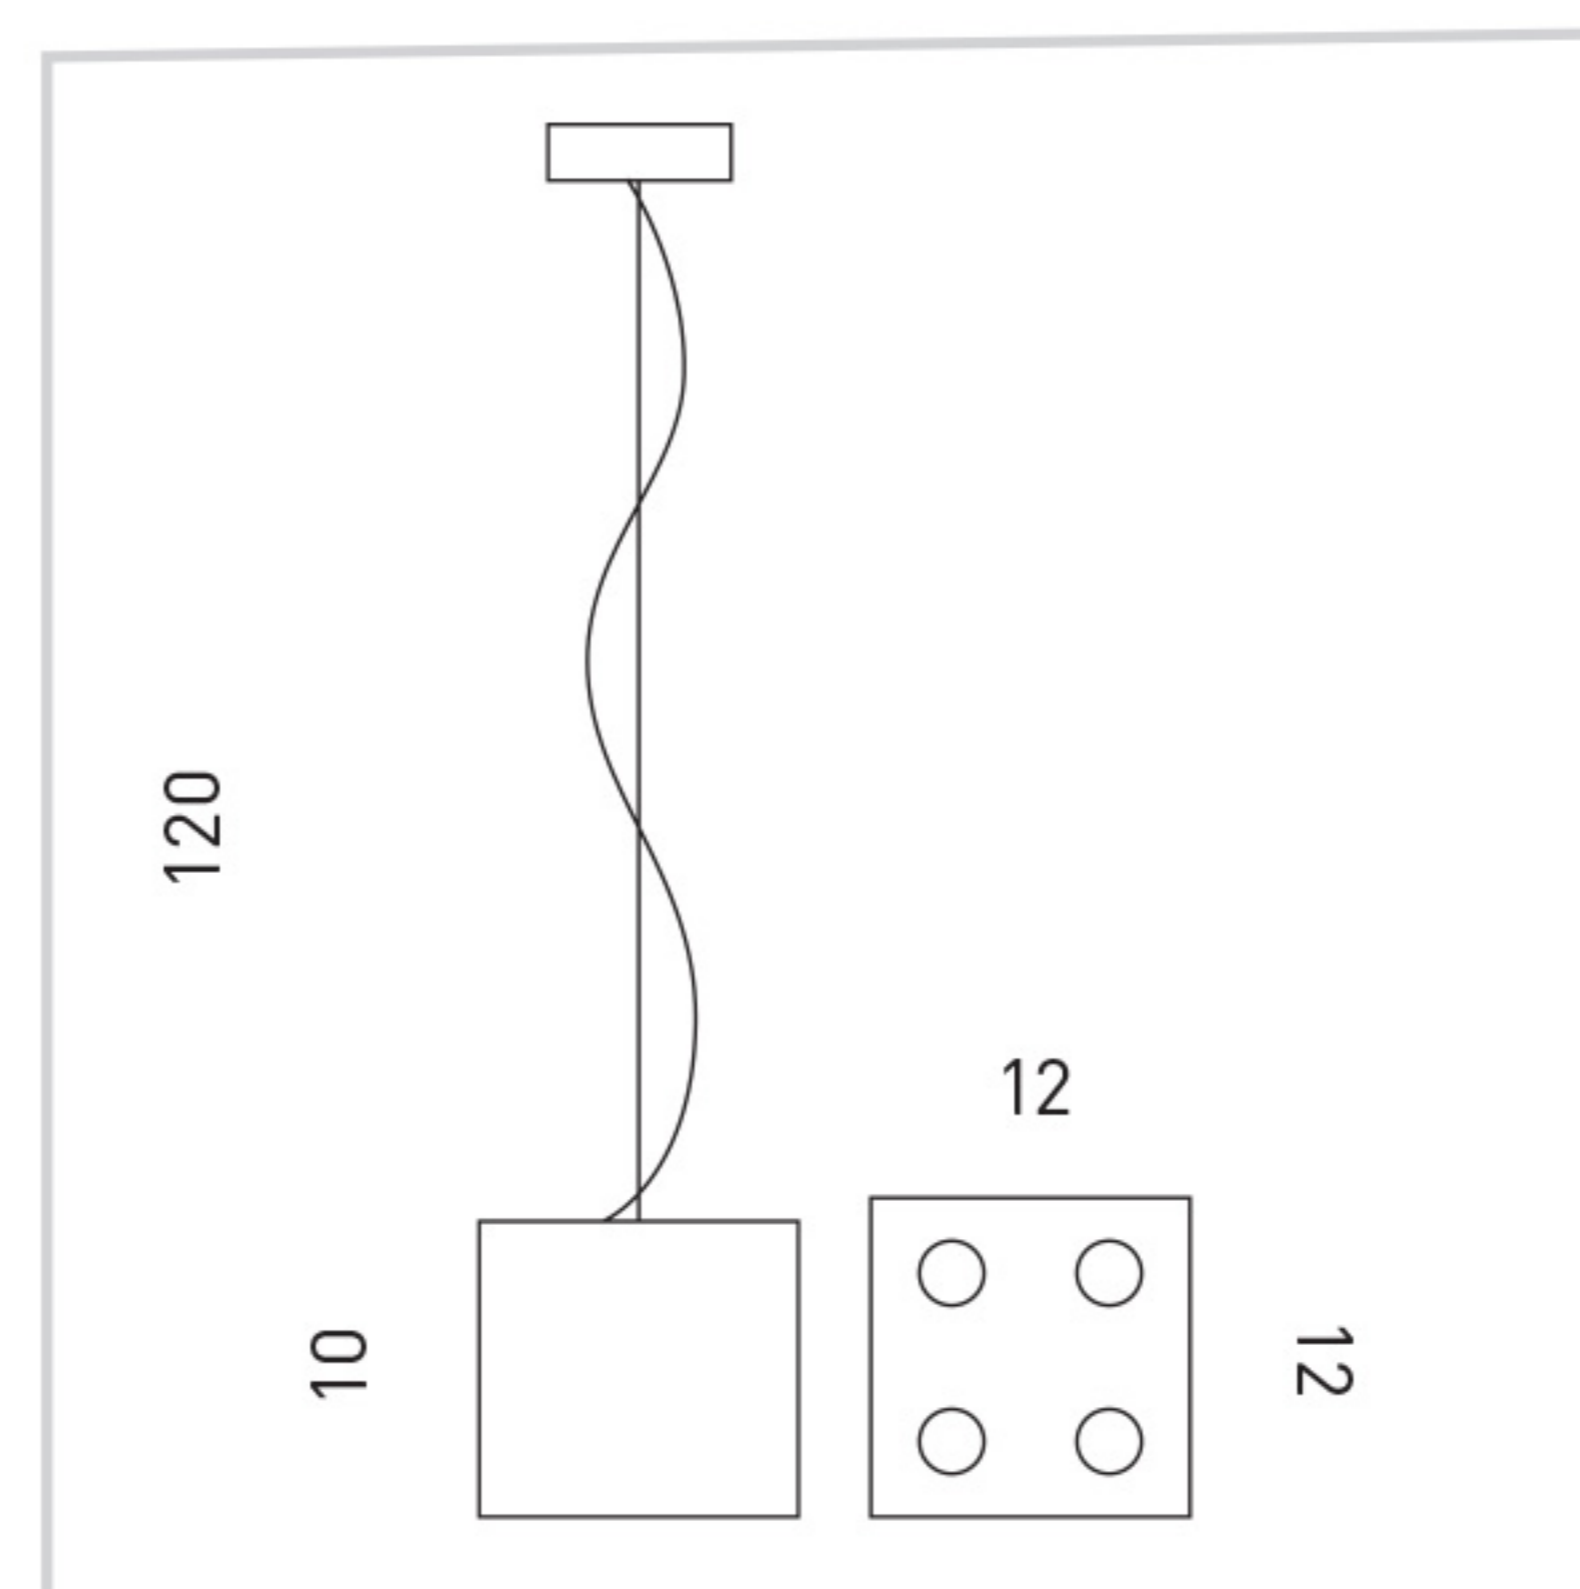

FORATA

SACCON - FAVARETTO

SP 7/299
4 x 1,2W LED

LS 4/299
4 x 1,2W LED

LT 1/299
4 x 1,2W LED

LP 6/299
4 x 1,2W LED

DIFFUSORE - LAMPSHADE

54
cemento al quarzo
quartz concrete

MONTATURA - FRAME

40
laccato bianco
lacquered white

44
antracite
anthracite