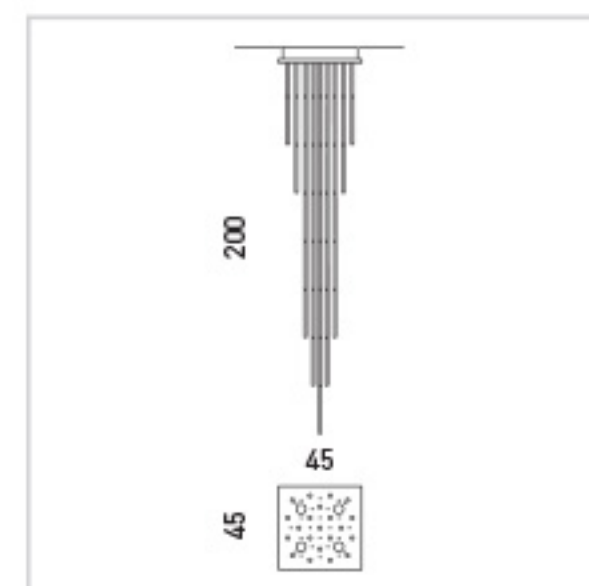

AQUAZUL

CLAUDIO SACCON

SP 8/306
4 x max 5W GU10 LED +
20 x 1,2W LED

SP 7/306
4 x max 5W GU10 LED +
20 x 1,2W LED
CE IP20

DIFFUSORE - LAMPSHADE

10
cristallo acrilico
acrylic crystal

MONTATURA - FRAME

36
acciaio lucido
polished steel