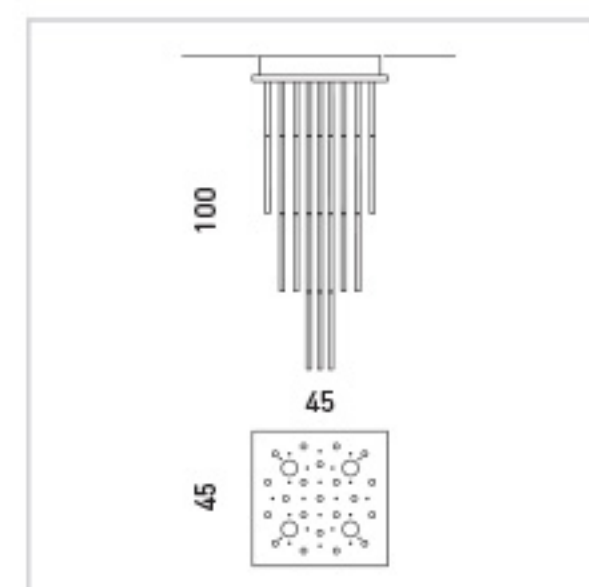

AQUAZUL

CLAUDIO SACCON

SP 8/306
4 x max 5W GU10 LED +
20 x 1,2W LED

SP 7/306
4 x max 5W GU10 LED +
20 x 1,2W LED
CE IP20

DIFFUSORE - LAMPSHADE

10
cristallo acrilico
acrylic crystal

MONTATURA - FRAME

36
acciaio lucido
polished steel