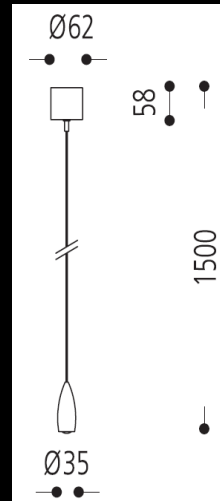

Specification Sheet

34.284.14

chrome
incl. 4 W LED, ca. 2.700 Kelvin
LED driver included
not dimmable

also available in silver (15), dark bronzed (54)

by BAULMANN LEUCHTEN GMBH | Selscheder Weg 24 | D-59846 Sundern
Tel. +49 (0)2933 847-0 | Fax +49 (0)2933 847-100 | E-Mail: info@baulmann.com
more information at www.baulmann.com