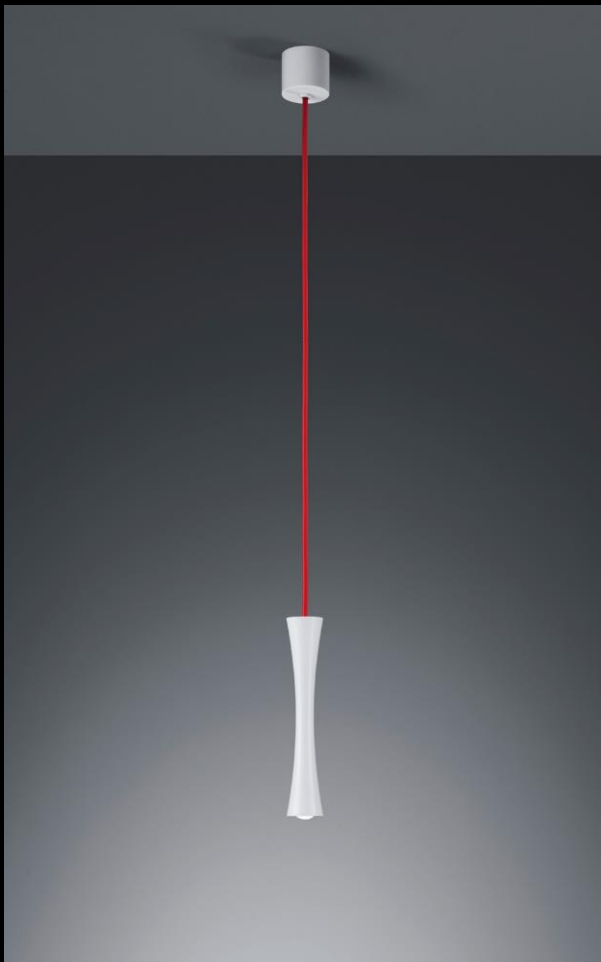

# Specification Sheet

---

34.143.55

---

white  
incl. 4 W LED, ca. 2.700 Kelvin  
LED driver included  
supply cable, made of textile  
length of pendant: 1.500 mm

also available in black (69) and brass dull (03)