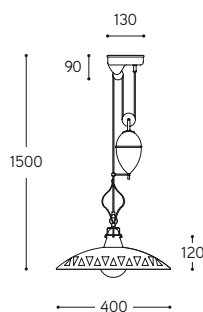

Series of pendants, pendants with counterweight and sconces made of white or ocher glazed ceramic. These solutions, perfect hung above a table or in a hall, grace the room with warm, enveloping light. Fixtures can be combined with the accessories visible from page 162 to page 203 of the catalogue and to be ordered separately.

Art. 2020.22

Art. 2022.22

Art. 2010

Art. 2015

Art. 2020

Art. 2022

ARTICOLO ITEM	DESCRIZIONE DESCRIPTION	ATTACCO SOCKET	POTENZA POWER	PESO GR. WEIGHT GR.	VOL. IN M ³ VOL. IN M ³	PEZZI IMBALLO OUTER BOX	FASCIA PREZZO PRICE RANGE
Bianca / White							
2010	Sospensione / Pendant	E27	70W	4.240	0,08	1	B63
2015	Saliscendi / Pendant with counterweight	E27	70W	7.860	0,08	1	B87
2020	Applique / Wall lamp	E27	42W	1.810	0,03	1	B56
2022	Applique spigolo / Corner wall lamp	E27	42W	1.810	0,03	1	B57
Ocra / Ochre							
2010.22	Sospensione / Pendant	E27	70W	4.240	0,08	1	B67
2015.22	Saliscendi / Pendant with counterweight	E27	70W	7.860	0,08	1	B89
2020.22	Applique / Wall lamp	E27	42W	1.810	0,03	1	B59
2022.22	Applique spigolo / Corner wall lamp	E27	42W	1.810	0,03	1	B60