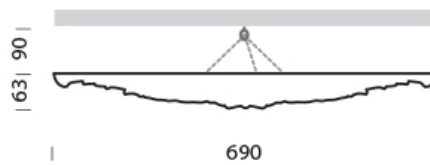

BELGIUM | PLASTER DESIGN

TECHNICAL SHEET

329 BELVEDERE

Classical Design. Roundabout lighting (on the ceiling).

Electric kit : E27

Reference : 329INC

Weight : 7.000 kgs

Diameter x Height : 690 x 63 mm

Material : Made in plaster reinforced with natural fibers or glass fibers. 100% natural product.

Style : Louis XV

Easy Gips : No

KIT E27 : 3 X 100W max - IP 20 - 220/240V - Class 1