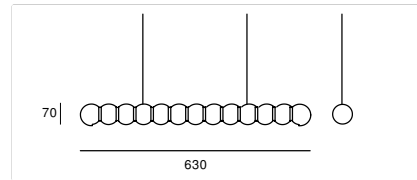

atelier sedap / LIGHTING

3270 / PERLES Design FABRICE BERRUX

Weight
5 Kg
Orientation
↓

High strength plaster ceiling lamp.
LED lighting with lower satin PMMA diffusor.

FINISHES

Natural plaster finish Acrylic paint finish Mat polyurethane lateur (PU)