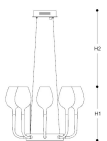

3 0 5 0 / 8

ROSE '

DESIGNER

Daniilo De Rossi

DIMENSIONS

Diameter : 63 cm

Height 1: 43 cm

Height 2: 100 cm

TYPE

Mounting: Pendant

Environment: Indoor

GLASS / CRYSTAL

Pink Gold

AVAILABLE IN

Dark violet - Light Green

LIGHT SOURCE S AVAILABLE

Temperature: 3000K

Lumen: 3700

Led: 33w

ELECTRICAL INFO

Dimmable: Yes

Driver: Includo

Tension: 230V

Energy class: A++

METAL

Iron Grey

CERTIFICATIONS

MATERIALS

Glass, Metal