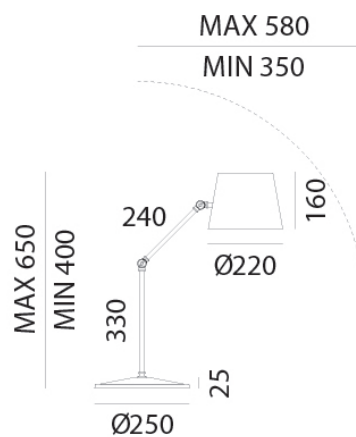

IL FANALE

rev. 25-07-2016

IP20   

REPORTER - 271.06.OF

Iron table lamp with brass frame.

CHARACTERISTICS

TIPOLOGY	Table lamp
CATEGORY	Indoor lamps

FINISHES

FRAME	Brass / Brass
SHADE	Iron / Iron

ELETRICAL CHARACTERISTICS

SOCKET	E27
POWER	1 x MAX 46W HES
ENERGY CLASS	A++/E
INPUT	240V
POWER SUPPLY	No

CUSTOMIZATIONS

COLOUR	Yes
STRUCTURE	Yes

Il Fanale Group

Via Bredariol Olivo 15, San Biagio Di Callalta - Treviso - Italy