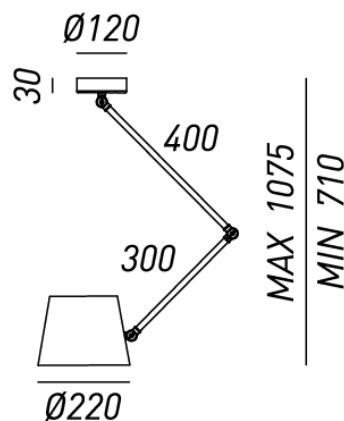

IL FANALE

rev. 25-07-2016

IP20   

REPORTER - 271.01.OF

Iron indoor suspension lamp with brass frame.

CHARACTERISTICS

TIPOLOGY	Suspension
CATEGORY	Indoor lamps

FINISHES

FRAME	Brass / Brass
SHADE	Iron / Iron

ELETRICAL CHARACTERISTICS

SOCKET	E27
POWER	1 x MAX 46W HES
ENERGY CLASS	A++/E
INPUT	240V
POWER SUPPLY	No

CUSTOMIZATIONS

COLOUR	Yes
STRUCTURE	Yes

Il Fanale Group

Via Bredariol Olivo 15, San Biagio Di Callalta - Treviso - Italy