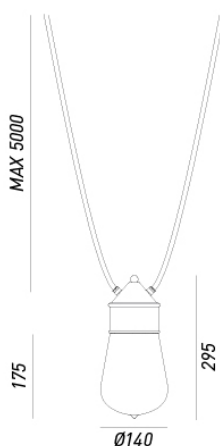

IL FANALE

rev. 25-07-2017

IP55 CE F

DROP - 270.02.ORT

Outdoor suspension lamp Drop

CHARACTERISTICS

TIPOLOGY	Suspension
CATEGORY	Outdoor lamps

FINISHES

FRAME	Brass / Brass
SHADE	Brass / Brass

ELETRICAL CHARACTERISTICS

SOCKET	E27
POWER	1 x MAX 57W HES
ENERGY CLASS	
INPUT	240V
POWER SUPPLY	No

CUSTOMIZATIONS

COLOUR	Yes
STRUCTURE	Yes

Il Fanale Group

Via Bredariol Olivo 15, San Biagio Di Callalta - Treviso - Italy