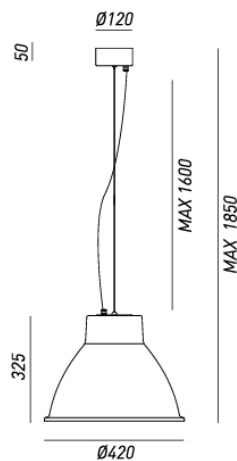

IL FANALE

rev. 25-07-2016

IP20   

LOFT - 269.13.FF

Iron indoor suspension with grid code 269.53.FF available as an accessory.

CHARACTERISTICS

TIPOLOGY	Suspension
CATEGORY	Indoor lamps

FINISHES

FRAME	Iron / Iron
SHADE	Iron / Iron

ELETRICAL CHARACTERISTICS

SOCKET	E27
POWER	1 x MAX 77W HES
ENERGY CLASS	A++/E
INPUT	240V
POWER SUPPLY	No

CUSTOMIZATIONS

COLOUR	Yes
STRUCTURE	Yes

Il Fanale Group

Via Bredariol Olivo 15, San Biagio Di Callalta - Treviso - Italy