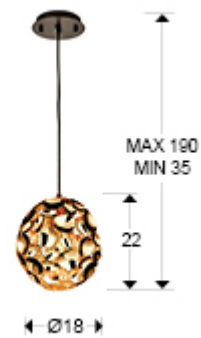

Narisa

Lamps

266035N

Lamp of 1 light made of metal with rose gold plated and dark brown paint. Adjustable in length.

·This item includes 1 E27 LED 5,5W

GENERAL INFORMATION

Catalogue: i31 Iluminación
Page: 19
Type: Lamps
Collection: Narisa

SIZES

Sizes: Ø 18.0 ↓ 22.0 cm
Weight: 1.2 Kg

SIZES WITH PACKAGING

Weight: 1.4 Kg
Volume: 0.0120m³
Sizes: ↔ 20.0 ↓ 30.0 ↗ 20.0 cm

TECHNICAL INFORMATION

Energy class: A+
Electric class: Class 1
Maximum power: 60W
Voltage: 110/220 V
Frequency: 50/60 Hz
Intensity: 0 mA
Lumen: 450 lm

ADDITIONAL INFORMATION

Material: Metal
Finish: Rose gold plated, brown lacquer
Sizes of the shade / glass shad: Ø 18.0 ↑ 22.0 cm
Sizes of the canopy (space for installation): Ø 12.0 ↓ 2.0 cm
Cable colour: Negro