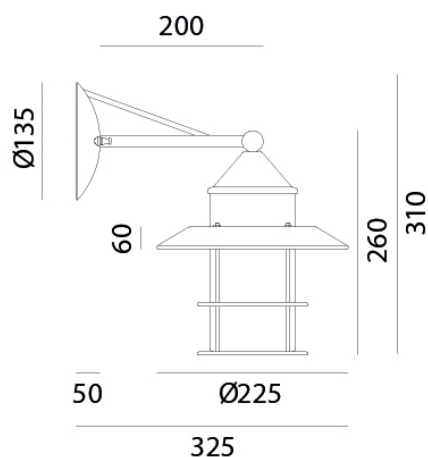

IL FANALE

rev. 25-07-2016

IP44 CE  

GRANAIO - 246.05.ORT

Outdoor wall lamp made of brass and copper Granaio

CHARACTERISTICS

TYPOLOGY	Applique
CATEGORY	Outdoor lamps

FINISHES

FRAME	Brass / Brass
SHADE	Rame
OPTICS	Transparent Glass

ELETRICAL CHARACTERISTICS

SOCKET	E27
POWER	1 x MAX 57W HES
ENERGY CLASS	A++/E
INPUT	240V
POWER SUPPLY	No

CUSTOMIZATIONS

COLOUR	No
STRUCTURE	No

Il Fanale Group