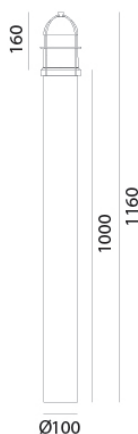

IL FANALE

rev. 11-09-2015

IP44 CE F

GARDEN - 245.25.ORB

CHARACTERISTICS

TYPOLOGY	Paletto
CATEGORY	Outdoor lamps

FINISHES

FRAME	Brass / Brass
SHADE	Rame
OPTICS	White Glass

ELETRICAL CHARACTERISTICS

SOCKET	E27
POWER	1 x Max 57W
ENERGY CLASS	
INPUT	240V
POWER SUPPLY	Non incluso

CUSTOMIZATIONS

COLOUR	Yes
STRUCTURE	Yes

Il Fanale Group

Via Bredariol Olivo 15, San Biagio Di Callalta - Treviso - Italy