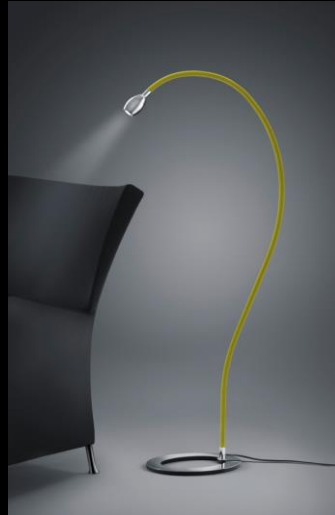

# Specification Sheet

24.345.69

chrome / meshwork black  
incl. 4 watt LED, ca. 2.700 Kelvin  
plug with integrated LED driver included  
total height ca. 1.200 mm

also available in

velvet green (37), velvet orange (64), velvet violet (65),  
meshwork caouflage (67)