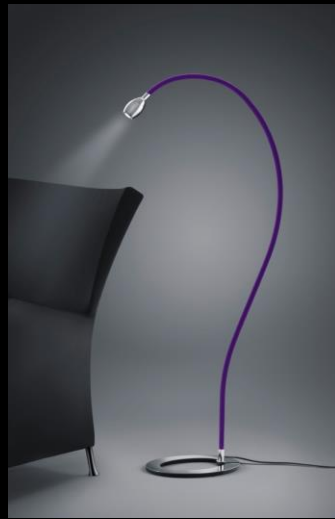

# Specification Sheet

24.345.69

chrome / meshwork black  
incl. 4 watt LED, ca. 2.700 Kelvin  
plug with integrated LED driver included  
total height ca. 1.200 mm

also available in

velvet green (37), velvet orange (64), velvet violet (65),  
meshwork caouflage (67)