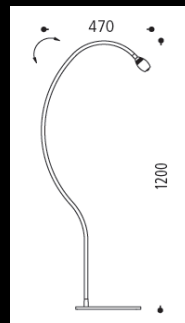

# Specification Sheet

24.345.69

chrome / meshwork black  
incl. 4 watt LED, ca. 2.700 Kelvin  
plug with integrated LED driver included  
total height ca. 1.200 mm

also available in

velvet green (37), velvet orange (64), velvet violet (65),  
meshwork caouflage (67)