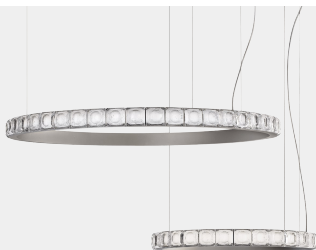

2 3 9 1 / 7 0

AURA

DESIGN BY

ITALAMP Studio