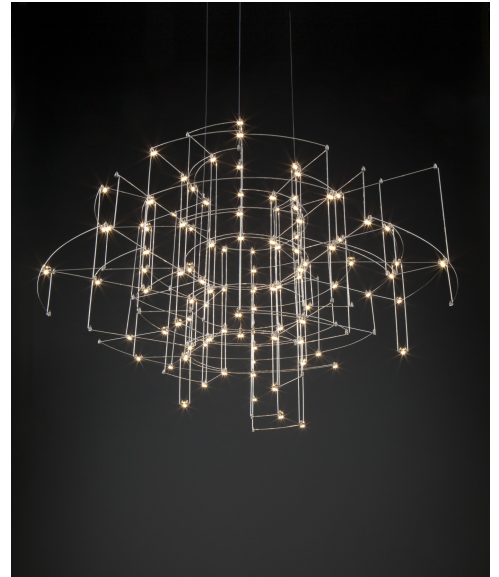

SPECTRE 80

design by
jan pauwels

year of design
2015

material
nickel

DESCRIPTION

productname: spectre 80
colour: nickel
environment: indoor

DIMENSIONS

	cm	inch
length:	0	0.0
width:	0	0.0
height:	50	19.7
diameter:	80	31.4
cables:	200	78.7
canopy:	diam. 30 x 8	diam. 12 x 3

LAMPS INCLUDED

quantity: 71 x 12v/0,6w led

cri led: 95
colourtemp. led: 2700-2800k
lumenoutput led: 2130

TRANSFORMER

type: meanwell lpv-60-12

DIMMING

type: only with optional rf dim module
by quasar

WEIGHT