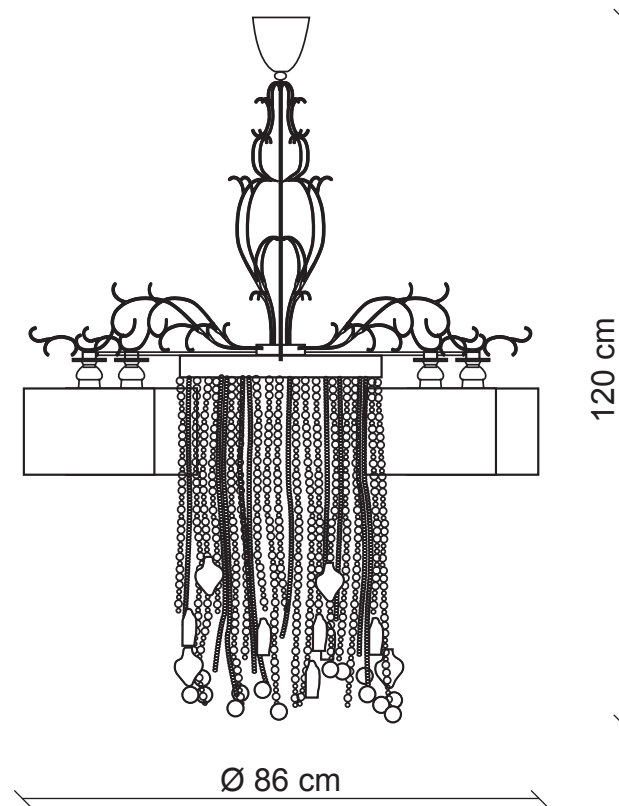

PATRIZIAGARGANTI

Firenze

BAGA Contemporary
LOVELY LIGHT

art. 2190

5 lights Chandelier

Finish: Gold leaf

Lampshades: Ivory goffered tulle

Accessories: Amber and clear crystals

Ø 16x16
H. 10

5x
40W E14
not supplied

m³ 0,86
Kg 9,8