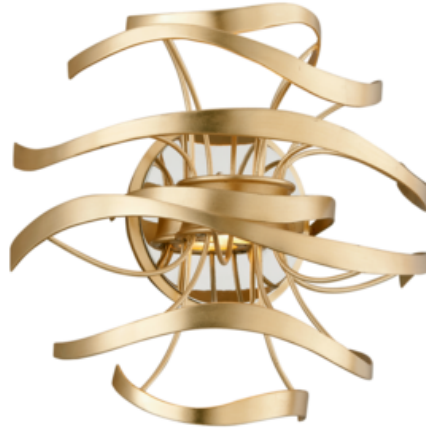

Calligraphy

Product ID 216-12-CE

CORBETT

DIMENSIONAL INFORMATION

Height	30.48cm
ADA Compliant	No
Hanging Type	-
Canopy/Backplate	13.97cm D
Width	30.48cm
Extension	16.51cm
Top To Center	15.24cm
Weight	4.20kg.

AVAILABLE FINISHES

GOLD LEAF W POLISHED STAINLESS
(GOLD LEAF W POLISHED STAINLESS)

JOB/LOCATION

QUANTITY

NOTES