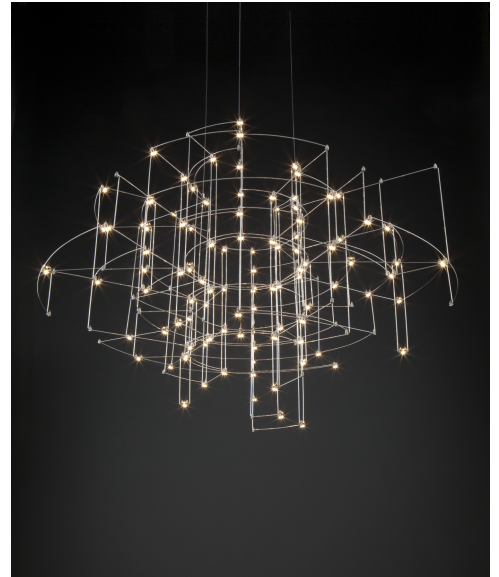

SPECTRE 100

design by
jan pauwels

year of design
2015

material
nickel

DESCRIPTION

productname: spectre 100
colour: nickel
environment: indoor

DIMENSIONS

	cm	inch
length:	0	0.0
width:	0	0.0
height:	60	23.6
diameter:	100	39.4
cables:	200	78.7
canopy:	diam. 30 x 8	diam. 12 x 3

LAMPS INCLUDED

quantity: 130 x 12v/0,6w led

cri led: 95
colourtemp. led: 2700-2800k
lumenoutput led: 3900

TRANSFORMER

type: meanwell lpv-12-100

DIMMING

type: only with optional rf dim module
by quasar

WEIGHT