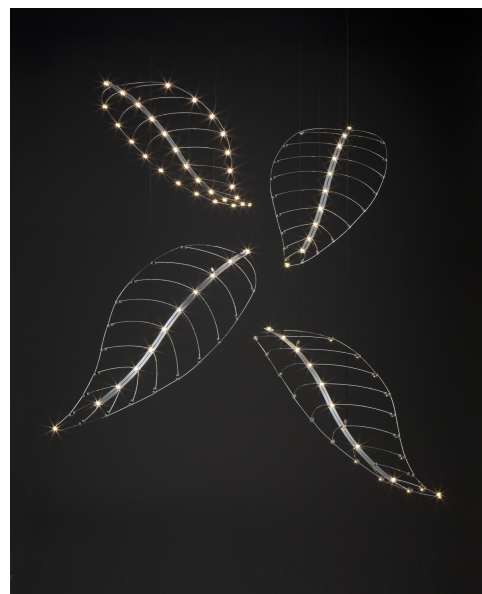

PHILAE 115

design by
jan pauwels

year of design
2014

material
nickel

DESCRIPTION

productname: philae 115
colour:
environment: indoor

DIMENSIONS

	cm	inch
length:	115	45.3
width:	52	20.5
height:	0	0.0
diameter:	0	0.0
cables:	200	78.7
canopy:		

LAMPS INCLUDED

quantity:

cri led: 95
colourtemp. led: 2700-2800k
lumenoutput led: 1164 lm

TRANSFORMER

type:

DIMMING

type: no, remote controlled dimmer is
available as option.

WEIGHT