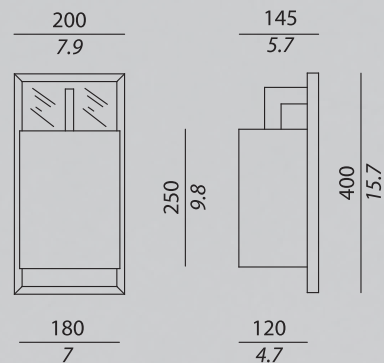

BOX SIZES

Box 1:

WIDTH : 47 cm / 18.5 inc

DEPTH : 33 cm / 13.1 inc

HIGHT : 24 cm / 9.5 inc

WEIGHT : 3 kg

TECHNICAL DRAWINGS

BONTARDI® COCO AP

Questo dispositivo è compatibile con lampade di classi energetiche:

A vertical energy efficiency scale from A++ (green) to E (red). A blue bracket on the right side of the scale encompasses the A, B, C, D, and E categories, with a lightbulb icon next to it.