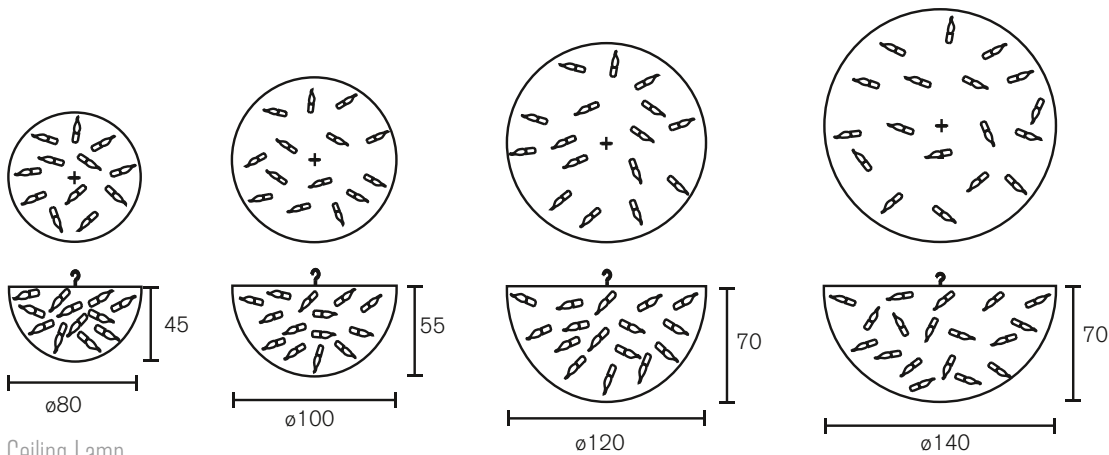

Chandelier Round

Art.nr.	Dimensions
LYC80BL	Ø 80cm, Height 45cm, Length chain 170cm, 12x E14, 22,0 kg, black finish
LYC80W	Ø 80cm, Height 45cm, Length chain 170cm, 12x E14, 22,0 kg, white finish
LYC80N	Ø 80cm, Height 45cm, Length chain 170cm, 12x E14, 22,0 kg, nickel finish
LYC100BL	Ø 100cm, Height 55cm, Length chain 170cm, 14x E14, 35,0 kg, black finish
LYC100W	Ø 100cm, Height 55cm, Length chain 170cm, 14x E14, 35,0 kg, white finish
LYC100N	Ø 100cm, Height 55cm, Length chain 170cm, 14x E14, 35,0 kg, nickel finish
LYC120BL	Ø 120cm, Height 70cm, Length chain 170cm, 16x E14, 55,0 kg, black finish
LYC120W	Ø 120cm, Height 70cm, Length chain 170cm, 16x E14, 55,0 kg, white finish
LYC120N	Ø 120cm, Height 70cm, Length chain 170cm, 16x E14, 55,0 kg, nickel finish
LYC140BL	Ø 140cm, Height 70cm, Length chain 170cm, 18x E14, 60,0 kg, black finish
LYC140W	Ø 140cm, Height 70cm, Length chain 170cm, 18x E14, 60,0 kg, white finish
LYC140N	Ø 140cm, Height 70cm, Length chain 170cm, 18x E14, 60,0 kg, nickel finish

Ceiling Lamp

Art.nr.	Dimensions
LYP60BL	Ø 60cm, Height 30cm, 6x E14, 8,0 kg, black finish
LYP60W	Ø 60cm, Height 30cm, 6x E14, 8,0 kg, white finish
LYP60N	Ø 60cm, Height 30cm, 6x E14, 8,0 kg, nickel finish
LYP80BL	Ø 80cm, Height 30cm, 8x E14, 13,0 kg, black finish
LYP80W	Ø 80cm, Height 30cm, 8x E14, 13,0 kg, white finish
LYP80N	Ø 80cm, Height 30cm, 8x E14, 13,0 kg, nickel finish
LYP100BL	Ø 100cm, Height 30cm, 10x E14, 20,0 kg, black finish
LYP100W	Ø 100cm, Height 30cm, 10x E14, 20,0 kg, white finish
LYP100N	Ø 100cm, Height 30cm, 10x E14, 20,0 kg, nickel finish