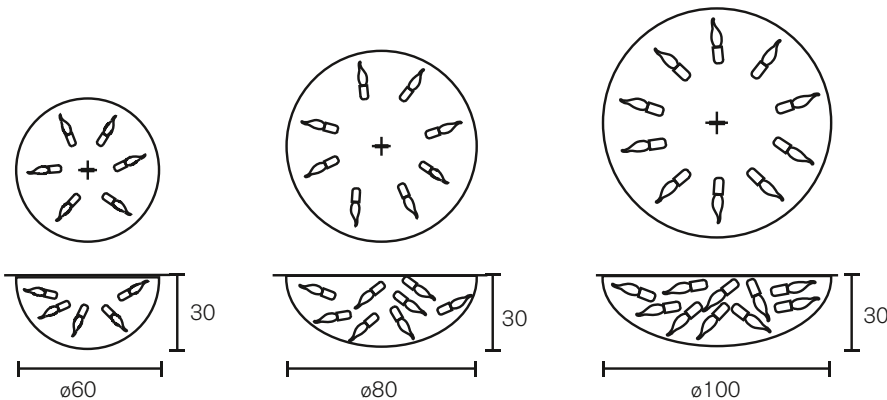

All chandeliers are supplied with 1,7 meter chain, 2 meter electrical cable and a ceiling shade.

Chandelier Round

| Art.nr. | Dimensions |
|----------|---|
| LYC80BL | Ø 80cm, Height 45cm, Length chain 170cm, 12x E14, 22,0 kg, black finish |
| LYC80W | Ø 80cm, Height 45cm, Length chain 170cm, 12x E14, 22,0 kg, white finish |
| LYC80N | Ø 80cm, Height 45cm, Length chain 170cm, 12x E14, 22,0 kg, nickel finish |
| LYC100BL | Ø 100cm, Height 55cm, Length chain 170cm, 14x E14, 35,0 kg, black finish |
| LYC100W | Ø 100cm, Height 55cm, Length chain 170cm, 14x E14, 35,0 kg, white finish |
| LYC100N | Ø 100cm, Height 55cm, Length chain 170cm, 14x E14, 35,0 kg, nickel finish |
| LYC120BL | Ø 120cm, Height 70cm, Length chain 170cm, 16x E14, 55,0 kg, black finish |
| LYC120W | Ø 120cm, Height 70cm, Length chain 170cm, 16x E14, 55,0 kg, white finish |
| LYC120N | Ø 120cm, Height 70cm, Length chain 170cm, 16x E14, 55,0 kg, nickel finish |
| LYC140BL | Ø 140cm, Height 70cm, Length chain 170cm, 18x E14, 60,0 kg, black finish |
| LYC140W | Ø 140cm, Height 70cm, Length chain 170cm, 18x E14, 60,0 kg, white finish |
| LYC140N | Ø 140cm, Height 70cm, Length chain 170cm, 18x E14, 60,0 kg, nickel finish |

Ceiling Lamp

| Art.nr. | Dimensions |
|----------|---|
| LYP60BL | Ø 60cm, Height 30cm, 6x E14, 8,0 kg, black finish |
| LYP60W | Ø 60cm, Height 30cm, 6x E14, 8,0 kg, white finish |
| LYP60N | Ø 60cm, Height 30cm, 6x E14, 8,0 kg, nickel finish |
| LYP80BL | Ø 80cm, Height 30cm, 8x E14, 13,0 kg, black finish |
| LYP80W | Ø 80cm, Height 30cm, 8x E14, 13,0 kg, white finish |
| LYP80N | Ø 80cm, Height 30cm, 8x E14, 13,0 kg, nickel finish |
| LYP100BL | Ø 100cm, Height 30cm, 10x E14, 20,0 kg, black finish |
| LYP100W | Ø 100cm, Height 30cm, 10x E14, 20,0 kg, white finish |
| LYP100N | Ø 100cm, Height 30cm, 10x E14, 20,0 kg, nickel finish |