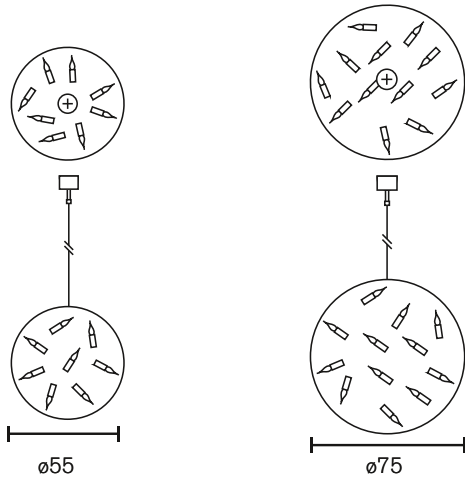

Ceiling Lamp

| Art.nr. | Dimensions |
|----------|---|
| LYP60BL | Ø 60cm, Height 30cm, 6x E14, 8,0 kg, black finish |
| LYP60W | Ø 60cm, Height 30cm, 6x E14, 8,0 kg, white finish |
| LYP60N | Ø 60cm, Height 30cm, 6x E14, 8,0 kg, nickel finish |
| LYP80BL | Ø 80cm, Height 30cm, 8x E14, 13,0 kg, black finish |
| LYP80W | Ø 80cm, Height 30cm, 8x E14, 13,0 kg, white finish |
| LYP80N | Ø 80cm, Height 30cm, 8x E14, 13,0 kg, nickel finish |
| LYP100BL | Ø 100cm, Height 30cm, 10x E14, 20,0 kg, black finish |
| LYP100W | Ø 100cm, Height 30cm, 10x E14, 20,0 kg, white finish |
| LYP100N | Ø 100cm, Height 30cm, 10x E14, 20,0 kg, nickel finish |

All chandeliers are supplied with 1,7 meter chain, 2 meter electrical cable and a ceiling shade.

Hanging Lamp

| Art.nr. | Dimensions |
|----------|---|
| LYCB55BL | Ø 55cm, Length steel cable 200cm, 8x E14, 14,0 kg, black finish |
| LYCB55W | Ø 55cm, Length steel cable 200cm, 8x E14, 14,0 kg, white finish |
| LYCB55N | Ø 55cm, Length steel cable 200cm, 8x E14, 14,0 kg, nickel finish |
| LYCB75BL | Ø 75cm, Length steel cable 200cm, 12x E14, 26,0 kg, black finish |
| LYCB75W | Ø 75cm, Length steel cable 200cm, 12x E14, 26,0 kg, white finish |
| LYCB75N | Ø 75cm, Length steel cable 200cm, 12x E14, 26,0 kg, nickel finish |

Wall Lamp

| Art.nr. | Dimensions |
|-----------|---|
| LYW45BL-L | Width 15cm, Height 45cm, Depth 12cm, 1x E14, 3,5 kg, black finish, left version |
| LYW45BL-R | Width 15cm, Height 45cm, Depth 12cm, 1x E14, 3,5 kg, black finish, right version |
| LYW45W-L | Width 15cm, Height 45cm, Depth 12cm, 1x E14, 3,5 kg, white finish, left version |
| LYW45W-R | Width 15cm, Height 45cm, Depth 12cm, 1x E14, 3,5 kg, white finish, right version |
| LYW45N-L | Width 15cm, Height 45cm, Depth 12cm, 1x E14, 3,5 kg, nickel finish, left version |
| LYW45N-R | Width 15cm, Height 45cm, Depth 12cm, 1x E14, 3,5 kg, nickel finish, right version |