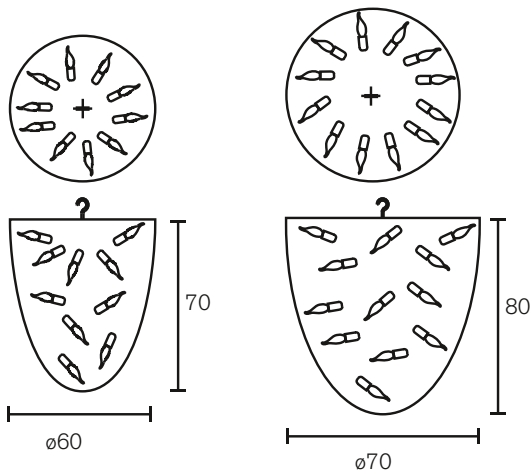

Collection Love You Love You Not 2007

TECHNICAL DATA SHEET

Chandelier Conical

| Art.nr. | Dimensions |
|----------|--|
| LYCC60BL | Ø 60cm, Height 70cm, Length chain 170cm, 10x E14, 22,0 kg, black finish |
| LYCC60W | Ø 60cm, Height 70cm, Length chain 170cm, 10x E14, 22,0 kg, white finish |
| LYCC60N | Ø 60cm, Height 70cm, Length chain 170cm, 10x E14, 22,0 kg, nickel finish |
| LYCC70BL | Ø 70cm, Height 80cm, Length chain 170cm, 12x E14, 28,0 kg, black finish |
| LYCC70W | Ø 70cm, Height 80cm, Length chain 170cm, 12x E14, 28,0 kg, white finish |
| LYCC70N | Ø 70cm, Height 80cm, Length chain 170cm, 12x E14, 28,0 kg, nickel finish |

Chandelier Oval

| Art.nr. | Dimensions |
|-----------|--|
| LYOC60BL | Length 120cm, Width 60cm, Height 65cm, Length chain 170cm, 16x E14, 25,0 kg, black finish |
| LYOC60W | Length 120cm, Width 60cm, Height 65cm, Length chain 170cm, 16x E14, 25,0 kg, white finish |
| LYOC60N | Length 120cm, Width 60cm, Height 65cm, Length chain 170cm, 16x E14, 25,0 kg, nickel finish |
| LYOC70BL | Length 140cm, Width 70cm, Height 65cm, Length chain 170cm, 16x E14, 26,0 kg, black finish |
| LYOC70W | Length 140cm, Width 70cm, Height 65cm, Length chain 170cm, 16x E14, 26,0 kg, white finish |
| LYOC70N | Length 140cm, Width 70cm, Height 65cm, Length chain 170cm, 16x E14, 26,0 kg, nickel finish |
| LYOC80BL | Length 160cm, Width 70cm, Height 65cm, Length chain 170cm, 18x E14, 41,0 kg, black finish |
| LYOC80W | Length 160cm, Width 70cm, Height 65cm, Length chain 170cm, 18x E14, 41,0 kg, white finish |
| LYOC80N | Length 160cm, Width 70cm, Height 65cm, Length chain 170cm, 18x E14, 41,0 kg, nickel finish |
| LYOC100BL | Length 200cm, Width 70cm, Height 65cm, Length chain 170cm, 24x E14, 65,0 kg, black finish |
| LYOC100W | Length 200cm, Width 70cm, Height 65cm, Length chain 170cm, 24x E14, 65,0 kg, white finish |
| LYOC100N | Length 200cm, Width 70cm, Height 65cm, Length chain 170cm, 24x E14, 65,0 kg, nickel finish |