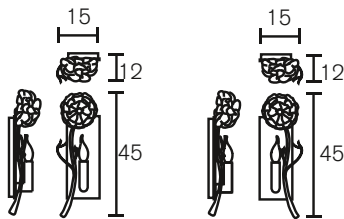

Ceiling Lamp

| Art.nr. | Dimensions |
|----------|---|
| LYP60BL | Ø 60cm, Height 30cm, 6x E14, 8,0 kg, black finish |
| LYP60W | Ø 60cm, Height 30cm, 6x E14, 8,0 kg, white finish |
| LYP60N | Ø 60cm, Height 30cm, 6x E14, 8,0 kg, nickel finish |
| LYP80BL | Ø 80cm, Height 30cm, 8x E14, 13,0 kg, black finish |
| LYP80W | Ø 80cm, Height 30cm, 8x E14, 13,0 kg, white finish |
| LYP80N | Ø 80cm, Height 30cm, 8x E14, 13,0 kg, nickel finish |
| LYP100BL | Ø 100cm, Height 30cm, 10x E14, 20,0 kg, black finish |
| LYP100W | Ø 100cm, Height 30cm, 10x E14, 20,0 kg, white finish |
| LYP100N | Ø 100cm, Height 30cm, 10x E14, 20,0 kg, nickel finish |

All chandeliers are supplied with 1,7 meter chain, 2 meter electrical cable and a ceiling shade.

Hanging Lamp

| Art.nr. | Dimensions |
|----------|---|
| LYCB55BL | Ø 55cm, Length steel cable 200cm, 8x E14, 14,0 kg, black finish |
| LYCB55W | Ø 55cm, Length steel cable 200cm, 8x E14, 14,0 kg, white finish |
| LYCB55N | Ø 55cm, Length steel cable 200cm, 8x E14, 14,0 kg, nickel finish |
| LYCB75BL | Ø 75cm, Length steel cable 200cm, 12x E14, 26,0 kg, black finish |
| LYCB75W | Ø 75cm, Length steel cable 200cm, 12x E14, 26,0 kg, white finish |
| LYCB75N | Ø 75cm, Length steel cable 200cm, 12x E14, 26,0 kg, nickel finish |

Wall Lamp

| Art.nr. | Dimensions |
|-----------|---|
| LYW45BL-L | Width 15cm, Height 45cm, Depth 12cm, 1x E14, 3,5 kg, black finish, left version |
| LYW45BL-R | Width 15cm, Height 45cm, Depth 12cm, 1x E14, 3,5 kg, black finish, right version |
| LYW45W-L | Width 15cm, Height 45cm, Depth 12cm, 1x E14, 3,5 kg, white finish, left version |
| LYW45W-R | Width 15cm, Height 45cm, Depth 12cm, 1x E14, 3,5 kg, white finish, right version |
| LYW45N-L | Width 15cm, Height 45cm, Depth 12cm, 1x E14, 3,5 kg, nickel finish, left version |
| LYW45N-R | Width 15cm, Height 45cm, Depth 12cm, 1x E14, 3,5 kg, nickel finish, right version |