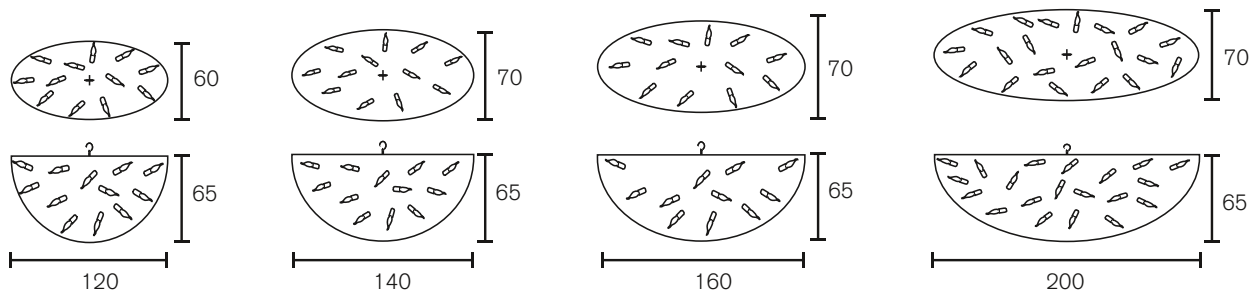

Collection Love You Love You Not 2007

TECHNICAL DATA SHEET

Chandelier Conical

| Art.nr. | Dimensions |
|----------|--|
| LYCC60BL | Ø 60cm, Height 70cm, Length chain 170cm, 10x E14, 22,0 kg, black finish |
| LYCC60W | Ø 60cm, Height 70cm, Length chain 170cm, 10x E14, 22,0 kg, white finish |
| LYCC60N | Ø 60cm, Height 70cm, Length chain 170cm, 10x E14, 22,0 kg, nickel finish |
| LYCC70BL | Ø 70cm, Height 80cm, Length chain 170cm, 12x E14, 28,0 kg, black finish |
| LYCC70W | Ø 70cm, Height 80cm, Length chain 170cm, 12x E14, 28,0 kg, white finish |
| LYCC70N | Ø 70cm, Height 80cm, Length chain 170cm, 12x E14, 28,0 kg, nickel finish |

Chandelier Oval

| Art.nr. | Dimensions |
|-----------|--|
| LYOC60BL | Length 120cm, Width 60cm, Height 65cm, Length chain 170cm, 16x E14, 25,0 kg, black finish |
| LYOC60W | Length 120cm, Width 60cm, Height 65cm, Length chain 170cm, 16x E14, 25,0 kg, white finish |
| LYOC60N | Length 120cm, Width 60cm, Height 65cm, Length chain 170cm, 16x E14, 25,0 kg, nickel finish |
| LYOC70BL | Length 140cm, Width 70cm, Height 65cm, Length chain 170cm, 16x E14, 26,0 kg, black finish |
| LYOC70W | Length 140cm, Width 70cm, Height 65cm, Length chain 170cm, 16x E14, 26,0 kg, white finish |
| LYOC70N | Length 140cm, Width 70cm, Height 65cm, Length chain 170cm, 16x E14, 26,0 kg, nickel finish |
| LYOC80BL | Length 160cm, Width 70cm, Height 65cm, Length chain 170cm, 18x E14, 41,0 kg, black finish |
| LYOC80W | Length 160cm, Width 70cm, Height 65cm, Length chain 170cm, 18x E14, 41,0 kg, white finish |
| LYOC80N | Length 160cm, Width 70cm, Height 65cm, Length chain 170cm, 18x E14, 41,0 kg, nickel finish |
| LYOC100BL | Length 200cm, Width 70cm, Height 65cm, Length chain 170cm, 24x E14, 65,0 kg, black finish |
| LYOC100W | Length 200cm, Width 70cm, Height 65cm, Length chain 170cm, 24x E14, 65,0 kg, white finish |
| LYOC100N | Length 200cm, Width 70cm, Height 65cm, Length chain 170cm, 24x E14, 65,0 kg, nickel finish |