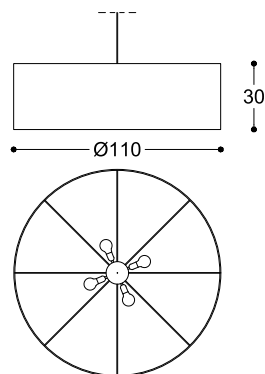

Black Tie Studio, 2022

Suspension lamp with lampshade in decorated fabric available in various patterns and sizes. White painted steel structure with PVC diffuser sheet. Bulbs: 4 x E27 (bulb is not included, suggested LED bulb).

Lampada a sospensione con paralume in tessuto decorato disponibile in varie fantasie ricamate e dimensioni. Struttura in acciaio verniciato bianco con telo diffusore in pvc. Lampadine: 4 x E27 (lampadine non incluse, suggerite lampadine LED).

Article: Lampshade diam. 60
Code: OME60

Article: Lampshade diam. 110
Code: OME110