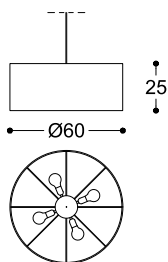

Black Tie Studio, 2022

Suspension lamp with lampshade in decorated fabric available in various patterns and sizes. White painted steel structure with PVC diffuser sheet. Bulbs: 4 x E27 (bulb is not included, suggested LED bulb).

Lampada a sospensione con paralume in tessuto decorato disponibile in varie fantasie ricamate e dimensioni. Struttura in acciaio verniciato bianco con telo diffusore in pvc. Lampadine: 4 x E27 (lampadine non incluse, suggerite lampadine LED).

Article: Lampshade diam. 60
Code: OME60

Article: Lampshade diam. 110
Code: OME110