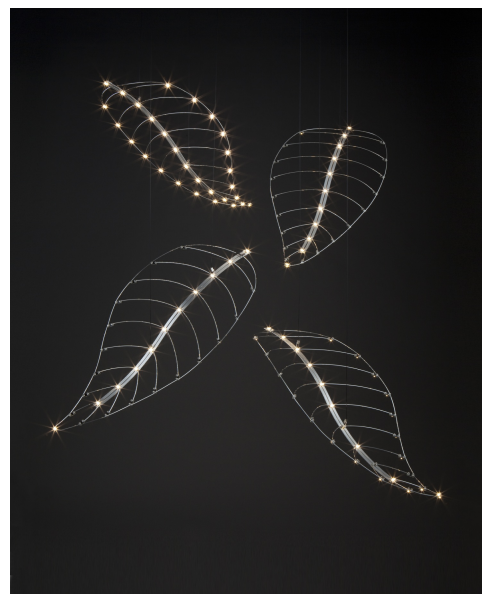

PHILAE

design by
jan pauwels

year of design
2014

material
nickel

DESCRIPTION

productname: philae
colour:
environment: indoor

DIMENSIONS

	cm	inch
length:	85	33.5
width:	42	16.5
height:	0	0.0
diameter:	0	0.0
cables:	200	78.7
canopy:		

LAMPS INCLUDED

quantity: 29 x 0.4w led

cri led: 95
colourtemp. led: 2700-2800k
lumenoutput led: 690

TRANSFORMER

type: 1 x driver meanwell 5v - 40w

DIMMING

type: no, remote controlled dimmer is
available as option.