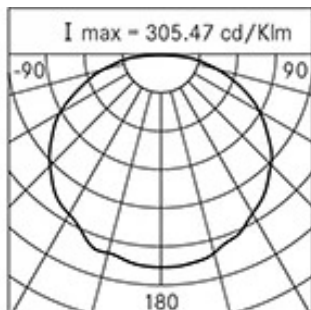

Weight: max 16.00 kg

Max exposed surface: 0,092 m²

Lateral exposed surface: 0,023 m²

Common mode surge protection: 3 kV

Overvoltage protection differential mode: 8 kV

Drivers: included

Marks and Certifications: CE

Performance Data*

Source flow:	1800 lm
Source power:	19 W
Source efficiency:	95 lm/W
Device flow:	924 lm
Device power:	21 W
Appliance efficiency:	44 lm/W
Glare Index Category:	D6

Optical System

Source: LED