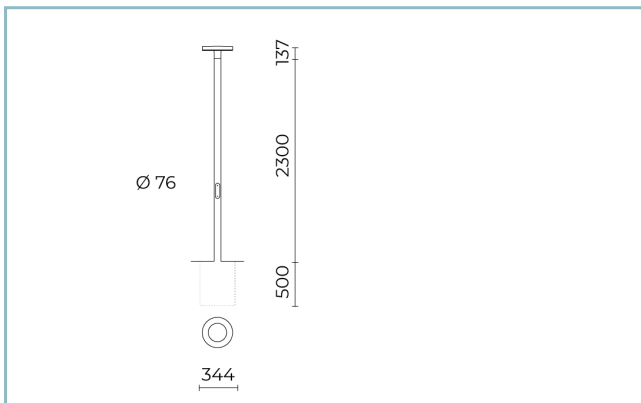

Weight: max 16.00 kg

Max exposed surface: 0,092 m²

Lateral exposed surface: 0,023 m²

Common mode surge protection: 3 kV

Overvoltage protection differential mode: 8 kV

Drivers: included

Marks and Certifications: CE

Performance Data*

Source flow:	1800 lm
Source power:	19 W
Source efficiency:	95 lm/W
Device flow:	924 lm
Device power:	21 W
Appliance efficiency:	44 lm/W
Glare Index Category:	D6

Optical System

Source: LED

Colors

■ Sablé 100 Noir

Code: **06EK4H2390C**

Product Sheet

Rev. 17/01/2023

Ekleipsis Pole

Size: medium H. 2300mm

Color Temperature: 3000 K

Type of optics: rotosymmetrical wide beam

06EK4H2390CColour: Sablé 100 Noir

NOTES***Performance data**

The values indicated in this data sheet are nominal values with a tolerance of +/-7%.

Source flux and source efficiency data refer to the LED module without optics; in case you are interested in the performance of the LED module complete with optical system, you must multiply the data reported by the factor 0.9.