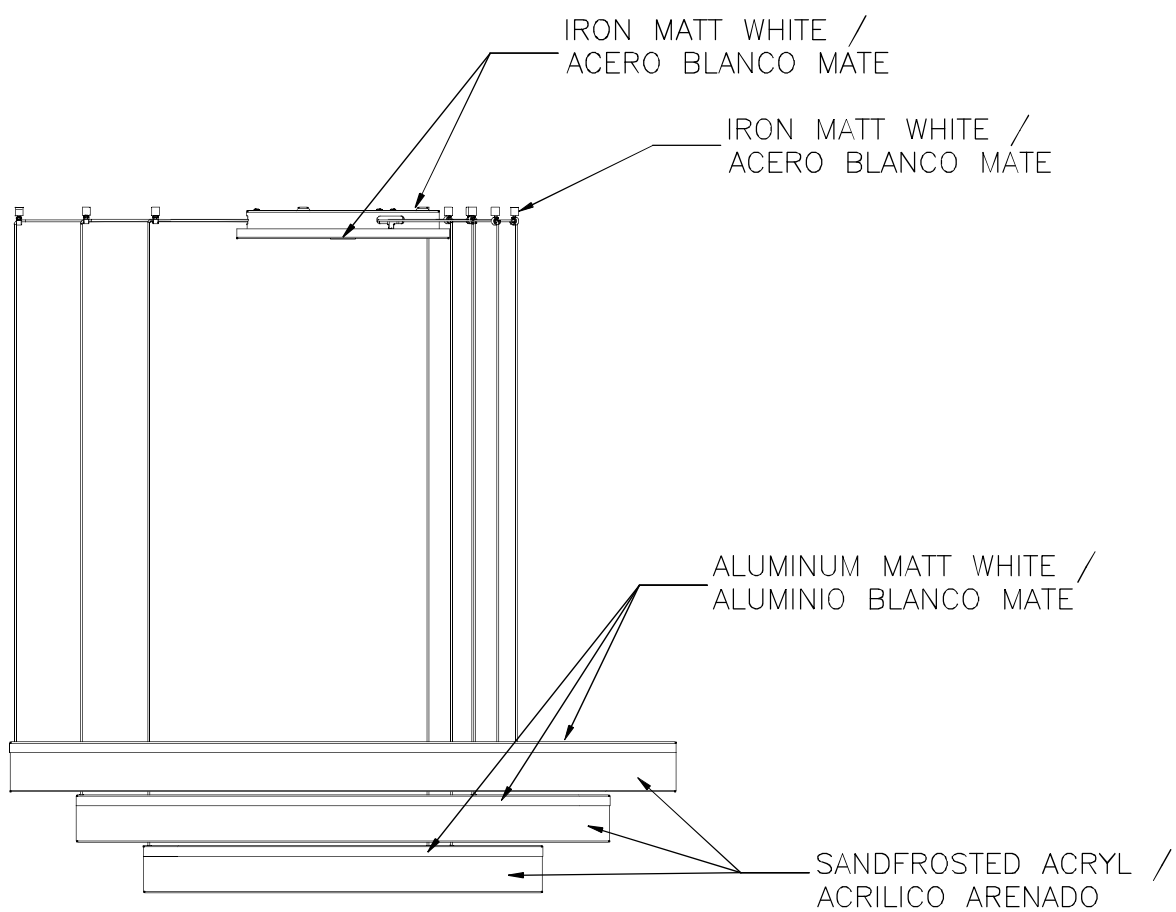

CIRC Pendant

Designer: GROK Team

00-3649-BW-M3 V0

Finish
Matt white
Tinted

Material
Aluminium
Methacrylate

TECHNICAL CHARACTERISTICS

Light source
Light source: LED REFOND
Output (W): 89W
Color temperature: Warm White - 3000K
CRI: 80
Real Lumen: 3473
Nominal Lumen: 8544
Qty Leds: 1512
Lm/Real W: 39
Bin / Grup: 30K
UGR: 10.2
Photobiological risk: RG0

GEAR
Brand: MEANWELL
Gear included: Yes, electronic
Voltage / Frequency:
100-240VAC/50-60Hz

Luminaire
Warranty: 5 Years

Logistics
Energy Efficiency: LED A++
EAN Code: 8435381418038
Net Weight (Kg): 12.050
Weight in Kg (packaged): 19.085
Packing: 400 x 405 x 110
Masterbox: 1

The photograph may not match the reference exactly. Please read the product description to identify the finish.

OPTIONAL ACCESSORIES

71-2241-00-00

Controller with remote control

Structure material:
Dimensions: 60 x x 114
Net Weight (Kg): 0.175