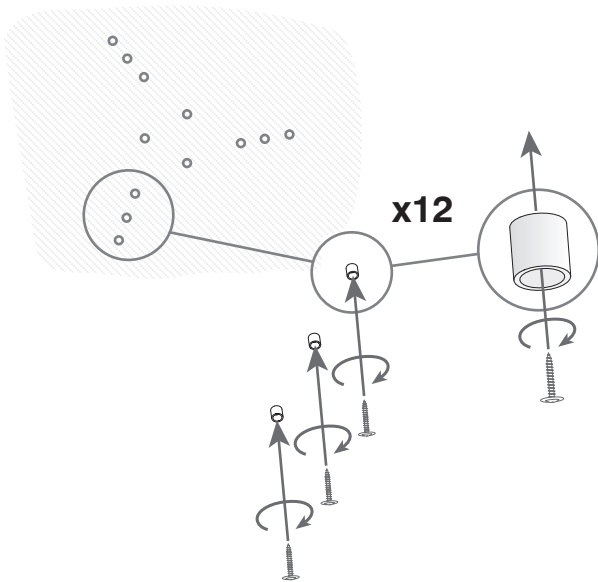

The photograph may not match the reference exactly. Please read the product description to identify the finish.

OPTIONAL ACCESSORIES

71-2241-00-00

Controller with remote control

Structure material:
Dimensions: 60 x x 114
Net Weight (Kg): 0.175

1

2

3

4

5

6

6A

6B