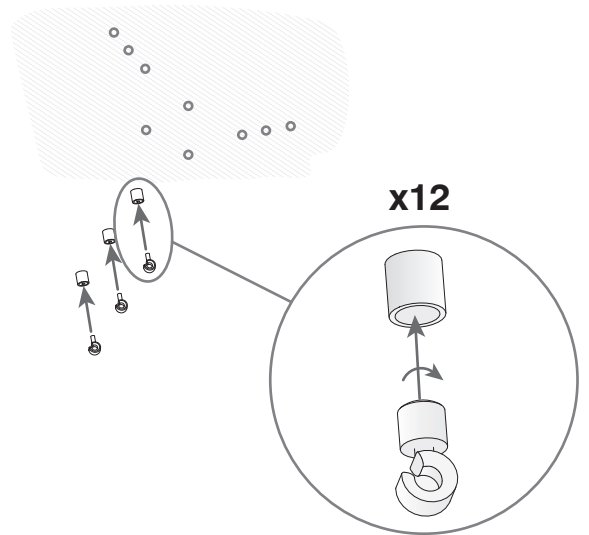

The photograph may not match the reference exactly. Please read the product description to identify the finish.

OPTIONAL ACCESSORIES

71-2241-00-00

Controller with remote control

Structure material:
Dimensions: 60 x x 114
Net Weight (Kg): 0.175

1

2

3

4

5

6

6A

6B