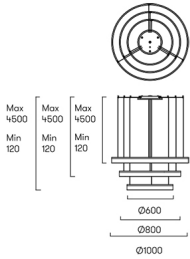

CIRC Pendant

Designer: GROK Team

00-3649-BW-M3 V0

Finish
Matt white
Tinted

Material
Aluminium
Methacrylate

TECHNICAL CHARACTERISTICS

Light source
Light source: LED REFOND
Output (W): 89W
Color temperature: Warm White - 3000K
CRI: 80
Real Lumen: 3473
Nominal Lumen: 8544
Qty Leds: 1512
Lm/Real W: 39
Bin / Grup: 30K
UGR: 10.2
Photobiological risk: RG0

GEAR
Brand: MEANWELL
Gear included: Yes, electronic
Voltage / Frequency:
100-240VAC/50-60Hz

Luminaire
Warranty: 5 Years

Logistics
Energy Efficiency: LED A++
EAN Code: 8435381418038
Net Weight (Kg): 12.050
Weight in Kg (packaged): 19.085
Packing: 400 x 405 x 110
Masterbox: 1

The photograph may not match the reference exactly. Please read the product description to identify the finish.

OPTIONAL ACCESSORIES

71-2241-00-00

Controller with remote control

Structure material:
Dimensions: 60 x x 114
Net Weight (Kg): 0.175