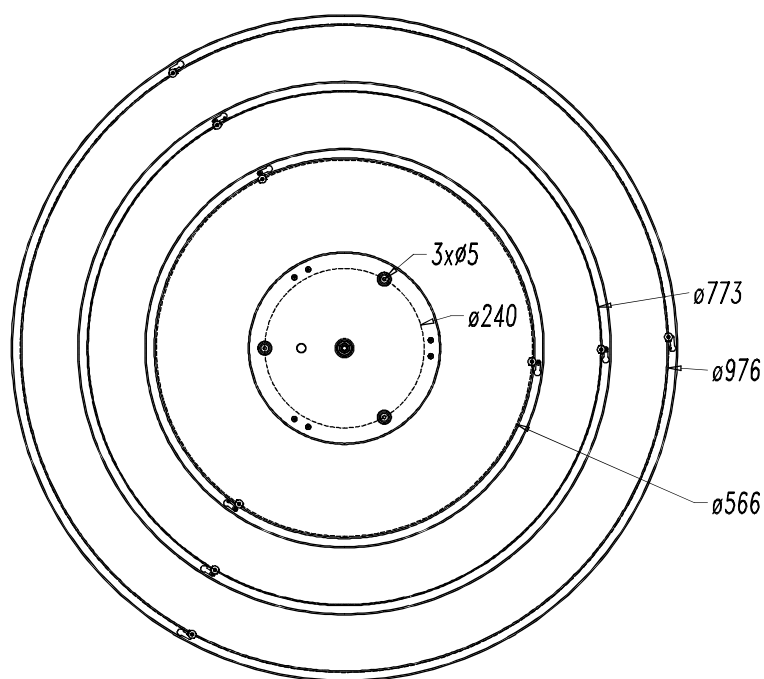

CIRC Pendant

Designer: GROK Team

00-3649-BW-M3 V0

Finish
Matt white
Tinted

Material
Aluminium
Methacrylate

TECHNICAL CHARACTERISTICS

Light source
Light source: LED REFOND
Output (W): 89W
Color temperature: Warm White - 3000K
CRI: 80
Real Lumen: 3473
Nominal Lumen: 8544
Qty Leds: 1512
Lm/Real W: 39
Bin / Grup: 30K
UGR: 10.2
Photobiological risk: RG0

GEAR
Brand: MEANWELL
Gear included: Yes, electronic
Voltage / Frequency:
100-240VAC/50-60Hz

Luminaire
Warranty: 5 Years

Logistics
Energy Efficiency: LED A++
EAN Code: 8435381418038
Net Weight (Kg): 12.050
Weight in Kg (packaged): 19.085
Packing: 400 x 405 x 110
Masterbox: 1

The photograph may not match the reference exactly. Please read the product description to identify the finish.

OPTIONAL ACCESSORIES

71-2241-00-00

Controller with remote control

Structure material:
Dimensions: 60 x x 114
Net Weight (Kg): 0.175