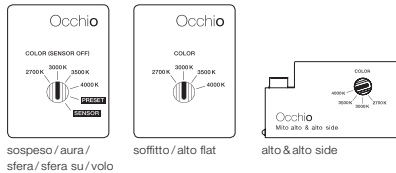

technical data Mito terra fix 190/220

properties	material	head/body aluminium, painted, PVD-coated, optical plastic base powder-coated
	cable length	power supply unit (x): 1 m luminaire (y): 2 m of which 1.5 m are retractable
	weight	Mito terra fix 190: 19.0 kg Mito terra fix 220: 19.5 kg
surface	head	bronze, matt gold, rose gold, matt silver, matt white, matt black, phantom
	body/base	matt silver, matt white, matt black
Occhio »color tune« LED	average life time	> 50.000 hrs
	energy efficiency class (luminous efficiency)	G (71 lm / W)
	power	LED 70 W (incl. Occhiopower supply unit approx. 76 W, standby <0,5 W) / matt black, matt white, matt gold, matt silver LED 56 W (incl. Occhiopower supply unit approx. 63 W, standby <0,5 W) / bronze, rose gold, phantom, black phantom
	color rendering index	high color; CRI Ra 95
	color temperature (color consistency)	2700–4000 K (2-step)
electricity	dimming	via »touchless control«, »body sensor« or with Occhio air
	connection	230 V AC / 50 Hz
	power factor power supply (cos φ1)	0.9
	flicker / stroboscopic effect	1 (PstLM) / 0.9 (SVM)
	permitted operating conditions	max. 30°C for indoor use only

Orientation

Mito terra fix 190
single workstation

Mito terra fix 220
double workstation

control options

Control

Mito set box

sospeso / aura / sfera / sfera su / volo

soffitto / alto flat

alto & alto side

sospeso / aura / sfera / volo:

COLOR (Sensor off)
adjustable color temperature (4 steps)
trailing-edge phase cut dimming possible

PRESET (sospeso / aura / volo)
adjustable color temperature (4 steps)
adjustable up / downlight ratio (5 steps)
trailing-edge phase cut dimming possible

PRESET (sfera)
color temperature adjustable (4 stages)
light intensity adjustable (5 stages)

SENSOR

»touchless control« (gesture control)
switching, dimming, up / down fading*
»color tune« (color temperature continuously adjustable)
no external dimming possible