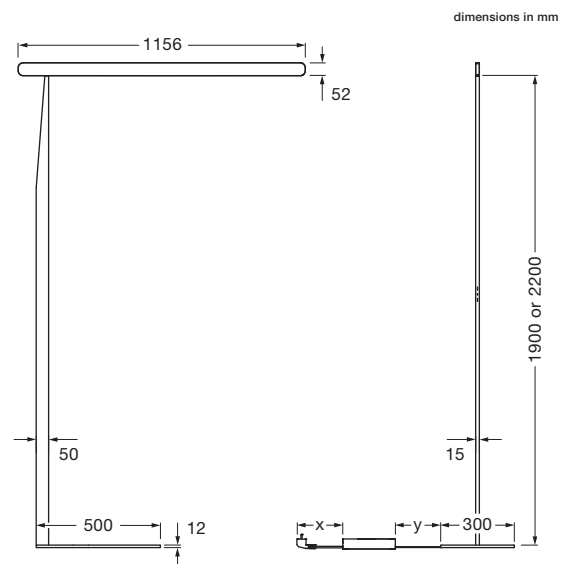

technical data Mito terra fix 190/220

properties	material	head/body aluminium, painted, PVD-coated, optical plastic base powder-coated
	cable length	power supply unit (x): 1 m luminaire (y): 2 m of which 1.5 m are retractable
	weight	Mito terra fix 190: 19.0 kg Mito terra fix 220: 19.5 kg
surface	head	bronze, matt gold, rose gold, matt silver, matt white, matt black, phantom
	body/base	matt silver, matt white, matt black
Occhio »color tune« LED	average life time	> 50.000 hrs
	energy efficiency class (luminous efficiency)	G (71 lm / W)
	power	LED 70 W (incl. Occhiopower supply unit approx. 76 W, standby <0,5 W) / matt black, matt white, matt gold, matt silver LED 56 W (incl. Occhiopower supply unit approx. 63 W, standby <0,5 W) / bronze, rose gold, phantom, black phantom
	color rendering index	high color; CRI Ra 95
	color temperature (color consistency)	2700–4000 K (2-step)
electricity	dimming	via »touchless control«, »body sensor« or with Occhio air
	connection	230 V AC / 50 Hz
	power factor power supply (cos φ1)	0.9
	flicker / stroboscopic effect	1 (PstLM) / 0.9 (SVM)
	permitted operating conditions	max. 30°C for indoor use only