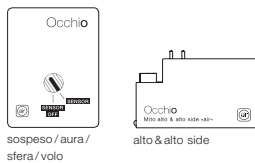

alto & alto side

sospeso / aura / sfera / volo:

COLOR (Sensor off)
adjustable color temperature (4 steps)
trailing-edge phase cut dimming possible

PRESET (sospeso / aura / volo)
adjustable color temperature (4 steps)
adjustable up / downlight ratio (5 steps)
trailing-edge phase cut dimming possible

PRESET (sfera)
color temperature adjustable (4 stages)
light intensity adjustable (5 stages)

SENSOR

»touchless control« (gesture control)
switching, dimming, up / down fading*
»color tune« (color temperature continuously adjustable)
no external dimming possible

soffitto / alto / alto side:

COLOR
adjustable color temperature (4 steps)
trailing-edge phase cut dimming possible

*not with sfera

Mito »air« box

sospeso / aura / sfera / volo

alto & alto side

Occhio air (Bluetooth control using Occhio air app) or air controller (optional) control of individual luminaires, groups and scenes