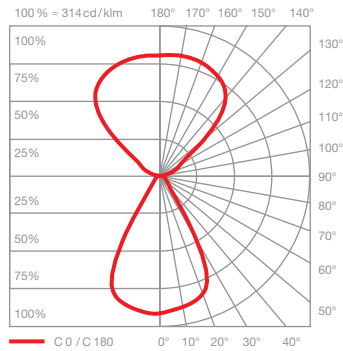

technical data Mito terra fix 190/220

properties	material	head/body aluminium, painted, PVD-coated, optical plastic base powder-coated
	cable length	power supply unit (x): 1 m luminaire (y): 2 m of which 1.5 m are retractable
	weight	Mito terra fix 190: 19.0 kg Mito terra fix 220: 19.5 kg
surface	head	bronze, matt gold, rose gold, matt silver, matt white, matt black, phantom
	body/base	matt silver, matt white, matt black
Occhio »color tune« LED	average life time	> 50.000 hrs
	energy efficiency class (luminous efficiency)	G (71 lm / W)
	power	LED 70 W (incl. Occhiopower supply unit approx. 76 W, standby <0,5 W) / matt black, matt white, matt gold, matt silver LED 56 W (incl. Occhiopower supply unit approx. 63 W, standby <0,5 W) / bronze, rose gold, phantom, black phantom
	color rendering index	high color; CRI Ra 95
	color temperature (color consistency)	2700–4000 K (2-step)
electricity	dimming	via »touchless control«, »body sensor« or with Occhio air
	connection	230 V AC / 50 Hz
	power factor power supply (cos φ1)	0.9
	flicker / stroboscopic effect	1 (PstLM) / 0.9 (SVM)
	permitted operating conditions	max. 30°C for indoor use only

Mito terra fix 190/220 lighting effects

table (wide)

wide light beam (up and down), beam angle approx. 80° (down)

inserts: wide / flood

luminous flux: high color 70 W* 4600lm
high color 56 W** 3600lm

UGR (4H8H) < 19***