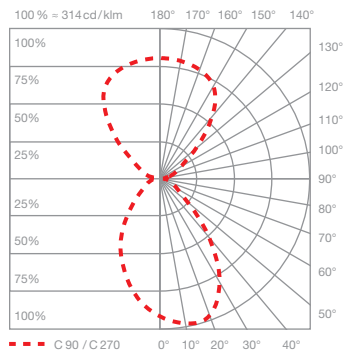

technical data Mito terra fix 190/220

properties	material	head/body aluminium, painted, PVD-coated, optical plastic base powder-coated
	cable length	power supply unit (x): 1 m luminaire (y): 2 m of which 1.5 m are retractable
	weight	Mito terra fix 190: 19.0 kg Mito terra fix 220: 19.5 kg
surface	head	bronze, matt gold, rose gold, matt silver, matt white, matt black, phantom
	body/base	matt silver, matt white, matt black
Occhio »color tune« LED	average life time	> 50.000 hrs
	energy efficiency class (luminous efficiency)	G (71 lm / W)
	power	LED 70 W (incl. Occhiopower supply unit approx. 76 W, standby <0,5 W) / matt black, matt white, matt gold, matt silver LED 56 W (incl. Occhiopower supply unit approx. 63 W, standby <0,5 W) / bronze, rose gold, phantom, black phantom
	color rendering index	high color; CRI Ra 95
	color temperature (color consistency)	2700–4000 K (2-step)
electricity	dimming	via »touchless control«, »body sensor« or with Occhio air
	connection	230 V AC / 50 Hz
	power factor power supply (cos φ1)	0.9
	flicker / stroboscopic effect	1 (PstLM) / 0.9 (SVM)
	permitted operating conditions	max. 30°C for indoor use only

Mito terra fix 190/220 lighting effects

table (wide)

wide light beam (up and down), beam angle approx. 80° (down)

inserts: wide / flood

luminous flux: high color 70 W* 4600lm
high color 56 W** 3600lm

UGR (4H8H) < 19***