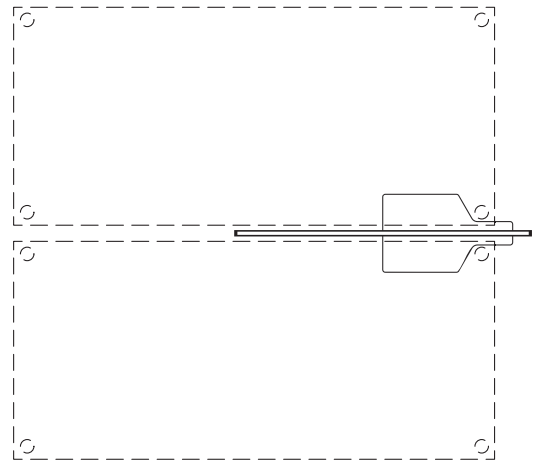

Mito terra fix 220
double workstation