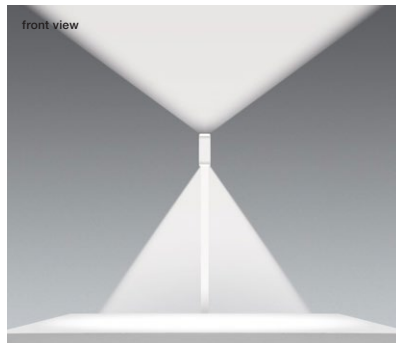

technical data Mito terra fix 190/220

properties	material	head/body aluminium, painted, PVD-coated, optical plastic base powder-coated
	cable length	power supply unit (x): 1 m luminaire (y): 2 m of which 1.5 m are retractable
	weight	Mito terra fix 190: 19.0 kg Mito terra fix 220: 19.5 kg
surface	head	bronze, matt gold, rose gold, matt silver, matt white, matt black, phantom
	body/base	matt silver, matt white, matt black
Occhio »color tune« LED	average life time	> 50.000 hrs
	energy efficiency class (luminous efficiency)	G (71 lm / W)
	power	LED 70 W (incl. Occhiopower supply unit approx. 76 W, standby <0,5 W) / matt black, matt white, matt gold, matt silver LED 56 W (incl. Occhiopower supply unit approx. 63 W, standby <0,5 W) / bronze, rose gold, phantom, black phantom
	color rendering index	high color; CRI Ra 95
	color temperature (color consistency)	2700–4000 K (2-step)
electricity	dimming	via »touchless control«, »body sensor« or with Occhio air
	connection	230 V AC / 50 Hz
	power factor power supply (cos φ1)	0.9
	flicker / stroboscopic effect	1 (PstLM) / 0.9 (SVM)
	permitted operating conditions	max. 30°C for indoor use only

Mito terra fix 190/220 lighting effects

table (wide)

wide light beam (up and down), beam angle approx. 80° (down)

inserts: wide / flood

luminous flux: high color 70 W* 4600lm
high color 56 W** 3600lm

UGR (4H8H) < 19***