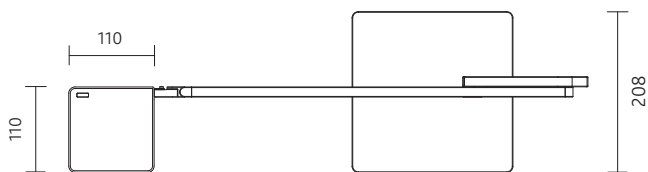

dimensions:

620 x 537 x 110 mm

materials:

profile: aluminium
hinges: die-cast zinc
diffusor: acrylic glass

weight:

700 grams

power supply:

230 volts AC / 50 Hz
2700 K 10,5 W / energy efficiency class A+
3000 K 10,2 W / energy efficiency class A+
4000 K 9,7 W / energy efficiency class A+

number of LED:

36 pcs

degree of protection:

IP 20

luminous flux:

900 lm

directional characteristics:

wide beam

LICHTVERTEILUNGSKURVE UND ABSTRAHLCHARAKTERISTIK LIGHT DISTRIBUTION CURVE AND DIRECTIONAL CHARACTERISTICS

Lichtberechnungsdaten (EULUMDAT) unter www.nimbus-group.com

ISOMETRIE UND ABMESSUNGEN / SIZES

ROXXANE HOME