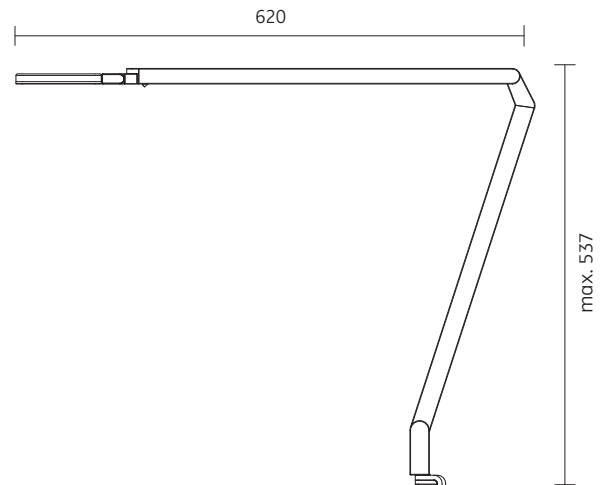

dimensions:

620 x 537 x 110 mm

materials:

profile: aluminium
hinges: die-cast zinc
diffusor: acrylic glass

weight:

700 grams

power supply:

230 volts AC / 50 Hz
2700 K 10,5 W / energy efficiency class A+
3000 K 10,2 W / energy efficiency class A+
4000 K 9,7 W / energy efficiency class A+

number of LED:

36 pcs

degree of protection:

IP 20

luminous flux:

900 lm

directional characteristics:

wide beam

LICHTVERTEILUNGSKURVE UND ABSTRAHLCHARAKTERISTIK LIGHT DISTRIBUTION CURVE AND DIRECTIONAL CHARACTERISTICS

Lichtberechnungsdaten (EULUMDAT) unter www.nimbus-group.com

ISOMETRIE UND ABMESSUNGEN / SIZES

ROXXANE HOME