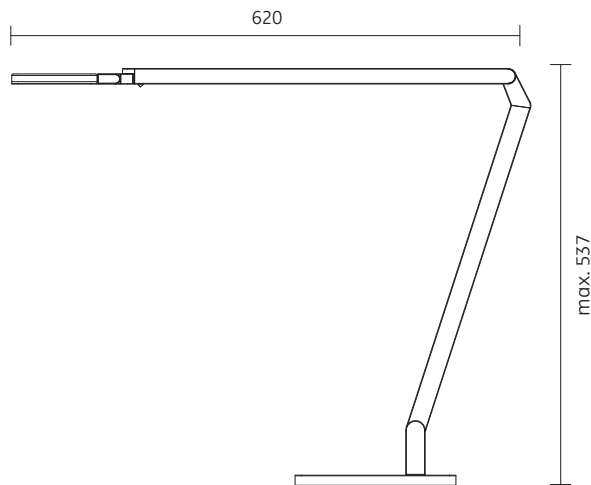

dimensions:

620 x 537 x 110 mm

materials:

profile: aluminium
hinges: die-cast zinc
diffusor: acrylic glass

weight:

700 grams

power supply:

230 volts AC / 50 Hz
2700 K 10,5 W / energy efficiency class A+
3000 K 10,2 W / energy efficiency class A+
4000 K 9,7 W / energy efficiency class A+

number of LED:

36 pcs

degree of protection:

IP 20

luminous flux:

900 lm

directional characteristics:

wide beam

LICHTVERTEILUNGSKURVE UND ABSTRAHLCHARAKTERISTIK LIGHT DISTRIBUTION CURVE AND DIRECTIONAL CHARACTERISTICS

Lichtberechnungsdaten (EULUMDAT) unter www.nimbus-group.com

ISOMETRIE UND ABMESSUNGEN / SIZES

ROXXANE HOME