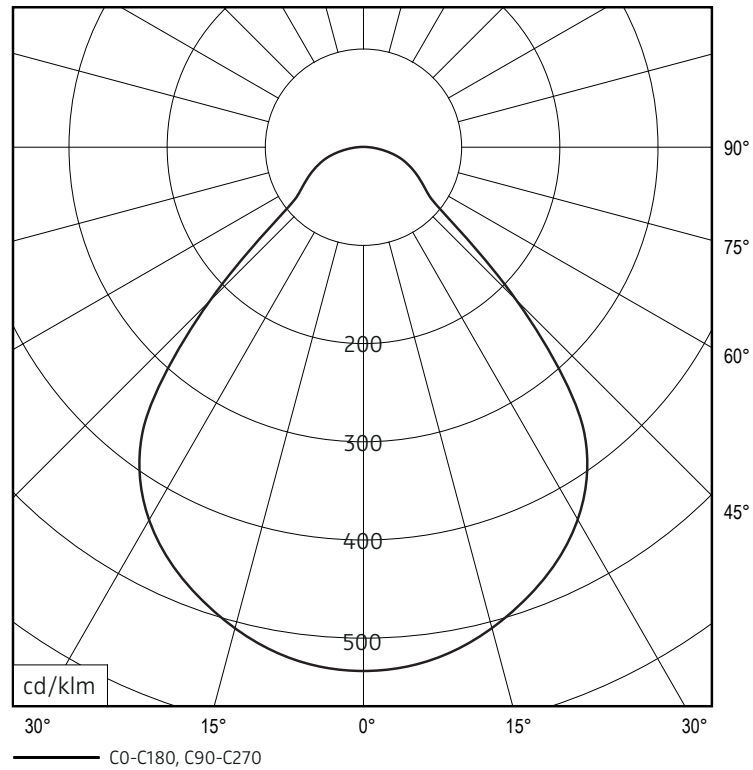

dimensions:

620 x 537 x 110 mm

materials:

profile: aluminium
hinges: die-cast zinc
diffusor: acrylic glass

weight:

700 grams

power supply:

230 volts AC / 50 Hz
2700 K 10,5 W / energy efficiency class A+
3000 K 10,2 W / energy efficiency class A+
4000 K 9,7 W / energy efficiency class A+

number of LED:

36 pcs

degree of protection:

IP 20

luminous flux:

900 lm

directional characteristics:

wide beam

LICHTVERTEILUNGSKURVE UND ABSTRAHLCHARAKTERISTIK LIGHT DISTRIBUTION CURVE AND DIRECTIONAL CHARACTERISTICS

Lichtberechnungsdaten (EULUMDAT) unter www.nimbus-group.com

ISOMETRIE UND ABMESSUNGEN / SIZES

ROXXANE HOME