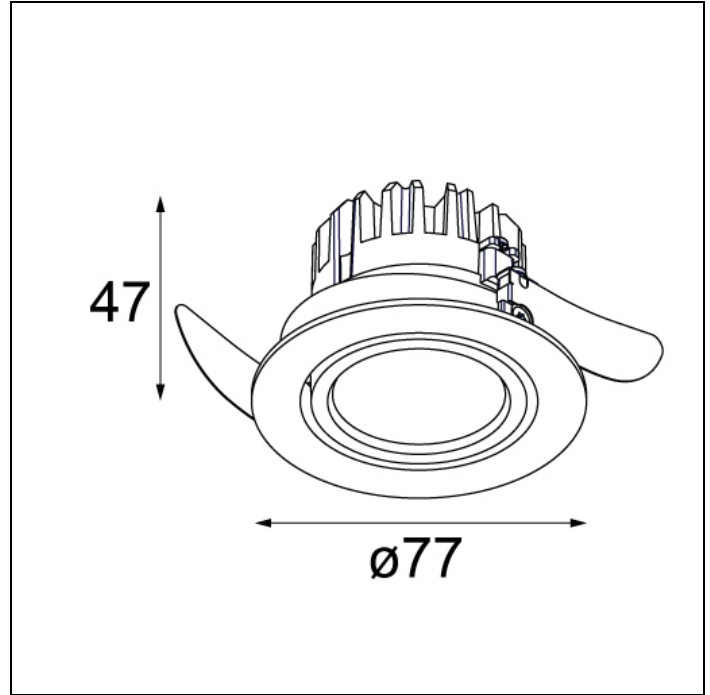

K77 ADJUSTABLE

K77 ADJUSTABLE LED TRE DIM RG

K77 was developed as an extension to K72. With the LED dedicated rework of the K we honour an icon. A timeless, adjustable spot for general/accent lighting product that will remain in the Modular portfolio for many years to come. Just like its K72 counterpart, K77 is available in donkey grey and white structure.

Art. Nr. 14051671

SPECIFICATIONS

Lamp	1x LED Array 9.2W
Gear / Transfo	LED gear incl.
Cut-out size	ø 70 h 60
Weight	0.31kg
Min. Distance	0.1
Power supply	230V
IP	IP20
Glow Wire Test	960°
CRI	90
Lumen	704 Lm
Efficacy	59 Lm/W
UGR	21
Adjustability	h 360° v -30°/+30°
Remark	! 3500K on request

	WARM WHITE 2700K / CRI 90+			WARM WHITE 3000K / CRI 90+			NEUTRAL WHITE 4000K / CRI 90+		
	SPOT 15°	MEDIUM 25°	FLOOD 40°	SPOT 15°	MEDIUM 25°	FLOOD 40°	SPOT 15°	MEDIUM 25°	FLOOD 40°
black struc	14051032	14051132	14051232	14051332	14051432	14051532	14051632	14051732	14051832
donkey grey struc	14051071	14051171	14051271	14051371	14051471	14051571	14051671	14051771	14051871
white struc	14051009	14051109	14051209	14051309	14051409	14051509	14051609	14051709	14051809

This label is available in other languages:
<http://supemodular.com/assets/TYPE2.pdf>

K77 ADJUSTABLE

K77 ADJUSTABLE LED TRE DIM RG

ACCESSORIES

CONBOX

10888830	CONBOX 190X192X130X256
----------	------------------------