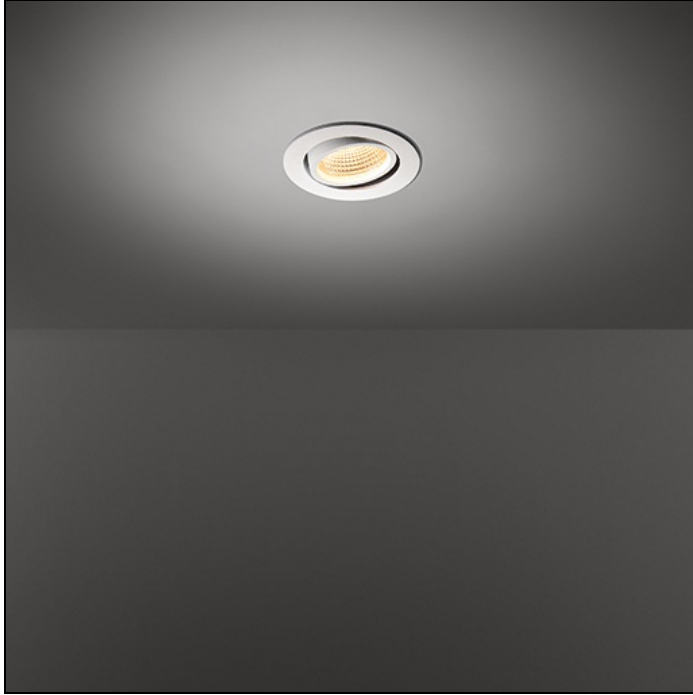

K77 ADJUSTABLE

K77 ADJUSTABLE LED TRE DIM RG

K77 was developed as an extension to K72. With the LED dedicated rework of the K we honour an icon. A timeless, adjustable spot for general/accent lighting product that will remain in the Modular portfolio for many years to come. Just like its K72 counterpart, K77 is available in donkey grey and white structure.

Art. Nr. 14051671

SPECIFICATIONS

Lamp	1x LED Array 9.2W
Gear / Transfo	LED gear incl.
Cut-out size	ø 70 h 60
Weight	0.31kg
Min. Distance	0.1
Power supply	230V
IP	IP20
Glow Wire Test	960°
CRI	90
Lumen	704 Lm
Efficacy	59 Lm/W
UGR	21
Adjustability	h 360° v -30°/+30°
Remark	! 3500K on request

	WARM WHITE 2700K / CRI 90+			WARM WHITE 3000K / CRI 90+			NEUTRAL WHITE 4000K / CRI 90+		
	SPOT 15°	MEDIUM 25°	FLOOD 40°	SPOT 15°	MEDIUM 25°	FLOOD 40°	SPOT 15°	MEDIUM 25°	FLOOD 40°
black struc	14051032	14051132	14051232	14051332	14051432	14051532	14051632	14051732	14051832
donkey grey struc	14051071	14051171	14051271	14051371	14051471	14051571	14051671	14051771	14051871
white struc	14051009	14051109	14051209	14051309	14051409	14051509	14051609	14051709	14051809