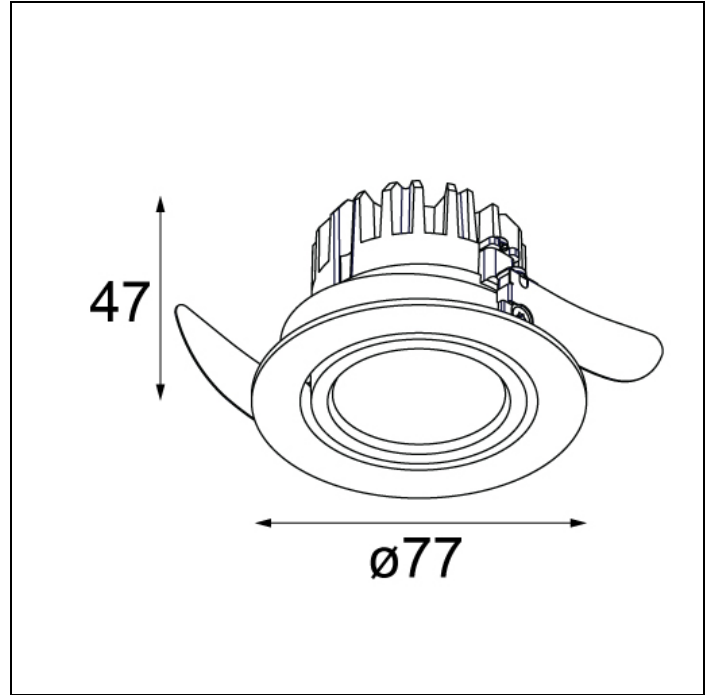

K77 ADJUSTABLE

K77 ADJUSTABLE LED TRE DIM RG

K77 was developed as an extension to K72. With the LED dedicated rework of the K we honour an icon. A timeless, adjustable spot for general/accent lighting product that will remain in the Modular portfolio for many years to come. Just like its K72 counterpart, K77 is available in donkey grey and white structure.

Art. Nr. 14051571

SPECIFICATIONS

Lamp	1x LED Array 9.2W
Gear / Transfo	LED gear incl.
Cut-out size	ø 70 h 60
Weight	0.31kg
Min. Distance	0.1
Power supply	230V
IP	IP20
Glow Wire Test	960°
CRI	90
Lumen	694 Lm
Efficacy	58 Lm/W
UGR	20
Adjustability	h 360° v -30°/+30°
Remark	! 3500K on request

	WARM WHITE 2700K / CRI 90+			WARM WHITE 3000K / CRI 90+			NEUTRAL WHITE 4000K / CRI 90+		
	SPOT 15°	MEDIUM 25°	FLOOD 40°	SPOT 15°	MEDIUM 25°	FLOOD 40°	SPOT 15°	MEDIUM 25°	FLOOD 40°
black struc	14051032	14051132	14051232	14051332	14051432	14051532	14051632	14051732	14051832
donkey grey struc	14051071	14051171	14051271	14051371	14051471	14051571	14051671	14051771	14051871
white struc	14051009	14051109	14051209	14051309	14051409	14051509	14051609	14051709	14051809