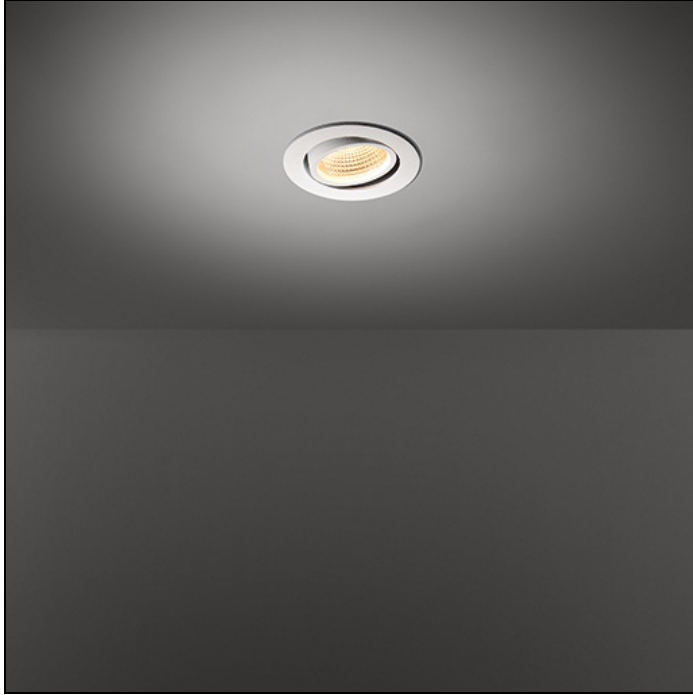

K77 ADJUSTABLE

K77 ADJUSTABLE LED TRE DIM RG

K77 was developed as an extension to K72. With the LED dedicated rework of the K we honour an icon. A timeless, adjustable spot for general/accent lighting product that will remain in the Modular portfolio for many years to come. Just like its K72 counterpart, K77 is available in donkey grey and white structure.

Art. Nr. 14051571

SPECIFICATIONS

Lamp	1x LED Array 9.2W
Gear / Transfo	LED gear incl.
Cut-out size	ø 70 h 60
Weight	0.31kg
Min. Distance	0.1
Power supply	230V
IP	IP20
Glow Wire Test	960°
CRI	90
Lumen	694 Lm
Efficacy	58 Lm/W
UGR	20
Adjustability	h 360° v -30°/+30°
Remark	! 3500K on request

	WARM WHITE 2700K / CRI 90+			WARM WHITE 3000K / CRI 90+			NEUTRAL WHITE 4000K / CRI 90+		
	SPOT 15°	MEDIUM 25°	FLOOD 40°	SPOT 15°	MEDIUM 25°	FLOOD 40°	SPOT 15°	MEDIUM 25°	FLOOD 40°
black struc	14051032	14051132	14051232	14051332	14051432	14051532	14051632	14051732	14051832
donkey grey struc	14051071	14051171	14051271	14051371	14051471	14051571	14051671	14051771	14051871
white struc	14051009	14051109	14051209	14051309	14051409	14051509	14051609	14051709	14051809