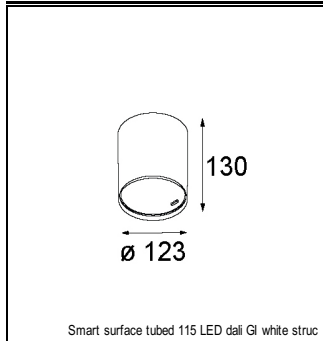

SMART KUP 115 ADJUSTABLE LED GE

ACCESSORIES

HUE-DEVICE

70000615	PHILIPS HUE TAP SWITCH
70000847	PHILIPS HUE SENSOR
70000614	PHILIPS HUE DIMMER SWITCH

HUE-BRIDGE

70000616	PHILIPS HUE BRIDGE EU
70000617	PHILIPS HUE BRIDGE UK

HUE-MODULE

13190030	MODULAR CONNECTED 1-10V WHITE COMPONENT

SURFACE-TUBED

13140309	SMART SURFACE TUBED 115 LED DALI GI WHITE STRUC
13140332	SMART SURFACE TUBED 115 LED DALI GI BLACK STRUC
13140324	SMART SURFACE TUBED 115 LED DALI GI BRUSHED ALU
13140209	SMART SURFACE TUBED 115 LED 1-10V/PUSHDIM GI WHITE STRUC
13140232	SMART SURFACE TUBED 115 LED 1-10V/PUSHDIM GI BLACK STRUC
13140224	SMART SURFACE TUBED 115 LED 1-10V/PUSHDIM GI BRUSHED ALU
13140109	SMART SURFACE TUBED 115 LED TRE DIM GI WHITE STRUC
13140132	SMART SURFACE TUBED 115 LED TRE DIM GI BLACK STRUC
13140124	SMART SURFACE TUBED 115 LED TRE DIM GI BRUSHED ALU

CONBOX

10889830	CONBOX 190X192X130X256

GYPKIT

12290530	GYPKIT 190X190 - Ø108

RECESSED-FRAME

12810230	RECESSED RING Ø127 H100

SURFACE-BOX