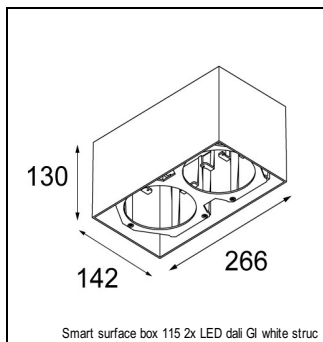

SMART KUP 115 ADJUSTABLE LED GE

ACCESSORIES

HUE-DEVICE

70000615	PHILIPS HUE TAP SWITCH
70000847	PHILIPS HUE SENSOR
70000614	PHILIPS HUE DIMMER SWITCH

HUE-BRIDGE

70000616	PHILIPS HUE BRIDGE EU
70000617	PHILIPS HUE BRIDGE UK

HUE-MODULE

13190030	MODULAR CONNECTED 1-10V WHITE COMPONENT

SURFACE-TUBED

13140309	SMART SURFACE TUBED 115 LED DALI GI WHITE STRUC
13140332	SMART SURFACE TUBED 115 LED DALI GI BLACK STRUC
13140324	SMART SURFACE TUBED 115 LED DALI GI BRUSHED ALU
13140209	SMART SURFACE TUBED 115 LED 1-10V/PUSHDIM GI WHITE STRUC
13140232	SMART SURFACE TUBED 115 LED 1-10V/PUSHDIM GI BLACK STRUC
13140224	SMART SURFACE TUBED 115 LED 1-10V/PUSHDIM GI BRUSHED ALU
13140109	SMART SURFACE TUBED 115 LED TRE DIM GI WHITE STRUC
13140132	SMART SURFACE TUBED 115 LED TRE DIM GI BLACK STRUC
13140124	SMART SURFACE TUBED 115 LED TRE DIM GI BRUSHED ALU

CONBOX

10889830	CONBOX 190X192X130X256

GYPKIT

12290530	GYPKIT 190X190 - Ø108

RECESSED-FRAME

12810230	RECESSED RING Ø127 H100

SURFACE-BOX