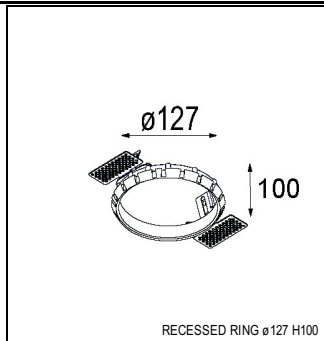

SMART KUP 115 ADJUSTABLE LED GE

ACCESSORIES

HUE-DEVICE

70000615	PHILIPS HUE TAP SWITCH
70000847	PHILIPS HUE SENSOR
70000614	PHILIPS HUE DIMMER SWITCH

HUE-BRIDGE

70000616	PHILIPS HUE BRIDGE EU
70000617	PHILIPS HUE BRIDGE UK

HUE-MODULE

13190030	MODULAR CONNECTED 1-10V WHITE COMPONENT

SURFACE-TUBED

13140309	SMART SURFACE TUBED 115 LED DALI GI WHITE STRUC
13140332	SMART SURFACE TUBED 115 LED DALI GI BLACK STRUC
13140324	SMART SURFACE TUBED 115 LED DALI GI BRUSHED ALU
13140209	SMART SURFACE TUBED 115 LED 1-10V/PUSHDIM GI WHITE STRUC
13140232	SMART SURFACE TUBED 115 LED 1-10V/PUSHDIM GI BLACK STRUC
13140224	SMART SURFACE TUBED 115 LED 1-10V/PUSHDIM GI BRUSHED ALU
13140109	SMART SURFACE TUBED 115 LED TRE DIM GI WHITE STRUC
13140132	SMART SURFACE TUBED 115 LED TRE DIM GI BLACK STRUC
13140124	SMART SURFACE TUBED 115 LED TRE DIM GI BRUSHED ALU

CONBOX

10889830	CONBOX 190X192X130X256

GYPKIT

12290530	GYPKIT 190X190 - Ø108

RECESSED-FRAME

12810230	RECESSED RING Ø127 H100

SURFACE-BOX