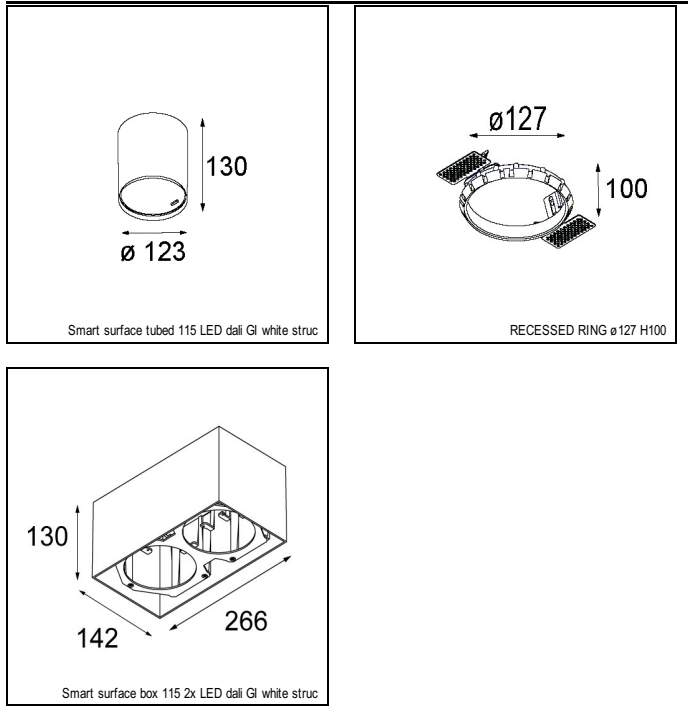

SMART CAKE 115 ADJUSTABLE LED GE

ACCESSORIES

HUE-DEVICE

70000615	PHILIPS HUE TAP SWITCH
70000847	PHILIPS HUE SENSOR
70000614	PHILIPS HUE DIMMER SWITCH

HUE-MODULE

13190030	MODULAR CONNECTED 1-10V WHITE COMPONENT

HUE-BRIDGE

70000617	PHILIPS HUE BRIDGE UK
70000616	PHILIPS HUE BRIDGE EU

SURFACE-TUBED

13140309	SMART SURFACE TUBED 115 LED DALI GI WHITE STRUC
13140332	SMART SURFACE TUBED 115 LED DALI GI BLACK STRUC
13140324	SMART SURFACE TUBED 115 LED DALI GI BRUSHED ALU
13140209	SMART SURFACE TUBED 115 LED 1-10V/PUSHDIM GI WHITE STRUC
13140232	SMART SURFACE TUBED 115 LED 1-10V/PUSHDIM GI BLACK STRUC
13140224	SMART SURFACE TUBED 115 LED 1-10V/PUSHDIM GI BRUSHED ALU
13140109	SMART SURFACE TUBED 115 LED TRE DIM GI WHITE STRUC
13140132	SMART SURFACE TUBED 115 LED TRE DIM GI BLACK STRUC
13140124	SMART SURFACE TUBED 115 LED TRE DIM GI BRUSHED ALU

CONBOX

10889830	CONBOX 190X192X130X256

GYPKIT

12290530	GYPKIT 190X190 - Ø108

RECESSED-FRAME

12810230	RECESSED RING Ø127 H100

SURFACE-BOX