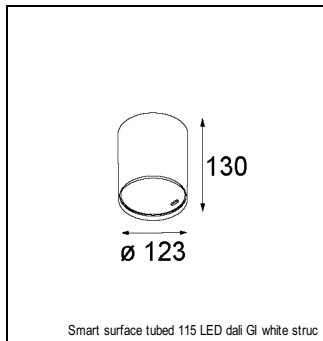

HUE-BRIDGE

70000616	PHILIPS HUE BRIDGE EU
70000617	PHILIPS HUE BRIDGE UK

HUE-MODULE

13190030	MODULAR CONNECTED 1-10V WHITE COMPONENT

SURFACE-TUBED

13140309	SMART SURFACE TUBED 115 LED DALI GI WHITE STRUC
13140332	SMART SURFACE TUBED 115 LED DALI GI BLACK STRUC
13140324	SMART SURFACE TUBED 115 LED DALI GI BRUSHED ALU
13140209	SMART SURFACE TUBED 115 LED 1-10V/PUSHDIM GI WHITE STRUC
13140232	SMART SURFACE TUBED 115 LED 1-10V/PUSHDIM GI BLACK STRUC
13140224	SMART SURFACE TUBED 115 LED 1-10V/PUSHDIM GI BRUSHED ALU
13140109	SMART SURFACE TUBED 115 LED TRE DIM GI WHITE STRUC
13140132	SMART SURFACE TUBED 115 LED TRE DIM GI BLACK STRUC
13140124	SMART SURFACE TUBED 115 LED TRE DIM GI BRUSHED ALU
13141309	SMART SURFACE TUBED SUSPENSION 115 LED DALI GI WHITE STRUC
13141332	SMART SURFACE TUBED SUSPENSION 115 LED DALI GI BLACK STRUC
13141324	SMART SURFACE TUBED SUSPENSION 115 LED DALI GI BRUSHED ALU
13141209	SMART SURFACE TUBED SUSPENSION 115 LED 1-10V/PUSHDIM GI WHITE STRUC
13141232	SMART SURFACE TUBED SUSPENSION 115 LED 1-10V/PUSHDIM GI BLACK STRUC
13141224	SMART SURFACE TUBED SUSPENSION 115 LED 1-10V/PUSHDIM GI BRUSHED ALU
13141109	SMART SURFACE TUBED SUSPENSION 115 LED TRE DIM GI WHITE STRUC
13141132	SMART SURFACE TUBED SUSPENSION 115 LED TRE DIM GI BLACK STRUC
13141124	SMART SURFACE TUBED SUSPENSION 115 LED TRE DIM GI BRUSHED ALU

CONBOX

10889830	CONBOX 190X192X130X256