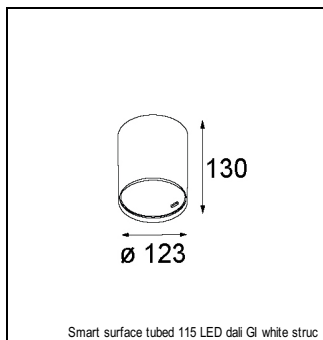

Art. Nr. 12762732

SPECIFICATIONS

Lamp	1x LED Array		
Gear / Transfo	LED gear not incl.		
Cut-out size	ø 108 h 100		
Weight	0.488kg		
Min. Distance	0.1		
IP	IP54		
Glow Wire Test	960°		
Lifetime	L80 B20 @ 50.000 hrs		
CRI	90		
Power supply	350mA 31Vf	500mA 32Vf	700mA 34Vf
Connected load	11W	16.25W	23.6W
Lumen	1119lm	1535lm	2041lm
Efficacy	102lm/W	94lm/W	86lm/W
UGR	15	16	17
Adjustability	Not Applicable		
Remark	! 3500K on request ! can be combined with Smart mask ! can be combined with Smart surface box & surface tubed (surface/suspension)		

CONBOX

10889830	CONBOX 190X192X130X256
----------	------------------------

ACCESSORIES

GYPKIT

12290530	GYPKIT 190X190 - Ø108
----------	-----------------------

RECESSED-FRAME

12810230	RECESSED RING Ø127 H100
----------	-------------------------