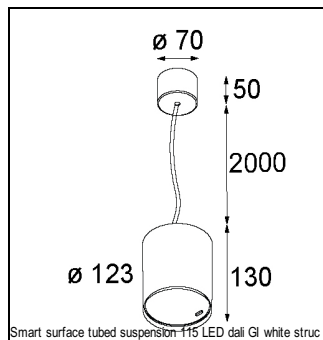

Art. Nr. 12762732

SPECIFICATIONS

Lamp	1x LED Array		
Gear / Transfo	LED gear not incl.		
Cut-out size	ø 108 h 100		
Weight	0.488kg		
Min. Distance	0.1		
IP	IP54		
Glow Wire Test	960°		
Lifetime	L80 B20 @ 50.000 hrs		
CRI	90		
Power supply	350mA 31Vf	500mA 32Vf	700mA 34Vf
Connected load	11W	16.25W	23.6W
Lumen	1119lm	1535lm	2041lm
Efficacy	102lm/W	94lm/W	86lm/W
UGR	15	16	17
Adjustability	Not Applicable		
Remark	! 3500K on request ! can be combined with Smart mask ! can be combined with Smart surface box & surface tubed (surface/suspension)		

CONBOX

10889830	CONBOX 190X192X130X256
----------	------------------------

ACCESSORIES

GYPKIT

12290530	GYPKIT 190X190 - Ø108
----------	-----------------------

RECESSED-FRAME

12810230	RECESSED RING Ø127 H100
----------	-------------------------