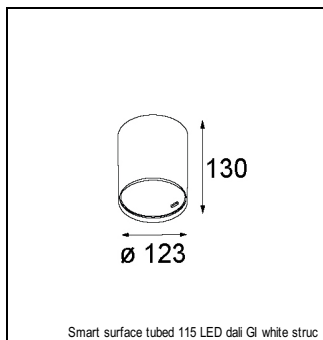

Art. Nr. 12762009

SPECIFICATIONS

Lamp	1x LED Array		
Gear / Transfo	LED gear not incl.		
Cut-out size	ø 108 h 100		
Weight	0.488kg		
Min. Distance	0.1		
IP	IP54		
Glow Wire Test	960°		
Lifetime	L80 B20 @ 50.000 hrs		
CRI	90		
Power supply	350mA 31Vf	500mA 32Vf	700mA 34Vf
Connected load	11W	16.25W	23.6W
Lumen	1029lm	1412lm	1878lm
Efficacy	94lm/W	87lm/W	80lm/W
UGR	15	16	17
Adjustability	Not Applicable		
Remark	! 3500K on request ! can be combined with Smart mask ! can be combined with Smart surface box & surface tubed (surface/suspension)		

CONBOX

10889830	CONBOX 190X192X130X256
----------	------------------------

ACCESSORIES

GYPKIT

12290530	GYPKIT 190X190 - Ø108
----------	-----------------------

RECESSED-FRAME

12810230	RECESSED RING Ø127 H100
----------	-------------------------