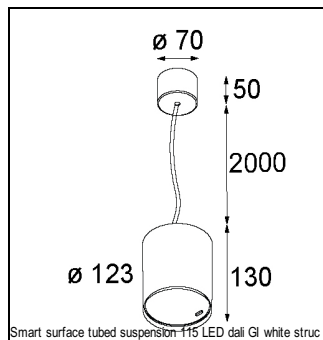

Art. Nr. 12762009

SPECIFICATIONS

Lamp	1x LED Array		
Gear / Transfo	LED gear not incl.		
Cut-out size	ø 108 h 100		
Weight	0.488kg		
Min. Distance	0.1		
IP	IP54		
Glow Wire Test	960°		
Lifetime	L80 B20 @ 50.000 hrs		
CRI	90		
Power supply	350mA 31Vf	500mA 32Vf	700mA 34Vf
Connected load	11W	16.25W	23.6W
Lumen	1029lm	1412lm	1878lm
Efficacy	94lm/W	87lm/W	80lm/W
UGR	15	16	17
Adjustability	Not Applicable		
Remark	! 3500K on request ! can be combined with Smart mask ! can be combined with Smart surface box & surface tubed (surface/suspension)		

CONBOX

10889830	CONBOX 190X192X130X256
----------	------------------------

ACCESSORIES

GYPKIT

12290530	GYPKIT 190X190 - Ø108
----------	-----------------------

RECESSED-FRAME

12810230	RECESSED RING Ø127 H100
----------	-------------------------