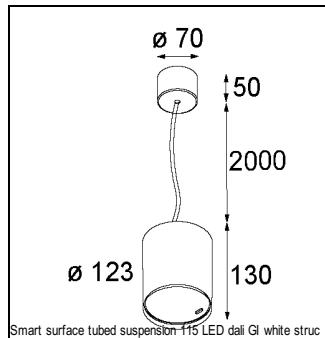

Art. Nr. 12761546

SPECIFICATIONS

Lamp	1x LED Array		
Gear / Transfo	LED gear not incl.		
Cut-out size	ø 108 h 100		
Weight	0.463kg		
Min. Distance	0.1 m		
IP	IP20		
Glow Wire Test	960°		
Lifetime	L80 B20 @ 50.000 hrs		
CRI	90		
Power supply	350mA 31Vf	500mA 32Vf	700mA 34Vf
Connected load	11W	16.25W	23.6W
Lumen	1046lm	1434lm	1908lm
Efficacy	95lm/W	88lm/W	81lm/W
UGR	15	16	17
Adjustability	Not Applicable		
Remark	! 3500K on request ! can be combined with Smart mask ! can be combined with Smart surface box & surface tubed (surface/suspension)		

GYPKIT

12290530 | GYPKIT 190X190 - Ø108

RECESSED-FRAME

12810230 | RECESSED RING Ø127 H100

SURFACE-BOX

12801209	SMART SURFACE BOX 115 2X LED DALI GI WHITE STRUC
12801232	SMART SURFACE BOX 115 2X LED DALI GI BLACK STRUC
12801109	SMART SURFACE BOX 115 2X LED 1-10V/PUSHDIM GI WHITE STRUC
12801132	SMART SURFACE BOX 115 2X LED 1-10V/PUSHDIM GI BLACK STRUC