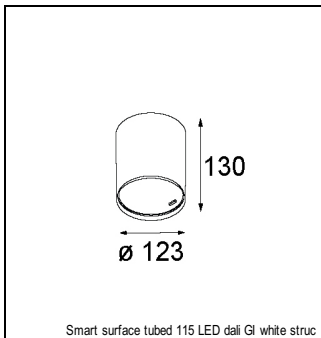

Art. Nr. 12761546

SPECIFICATIONS

Lamp	1x LED Array		
Gear / Transfo	LED gear not incl.		
Cut-out size	ø 108 h 100		
Weight	0.463kg		
Min. Distance	0.1 m		
IP	IP20		
Glow Wire Test	960°		
Lifetime	L80 B20 @ 50.000 hrs		
CRI	90		
Power supply	350mA 31Vf	500mA 32Vf	700mA 34Vf
Connected load	11W	16.25W	23.6W
Lumen	1046lm	1434lm	1908lm
Efficacy	95lm/W	88lm/W	81lm/W
UGR	15	16	17
Adjustability	Not Applicable		
Remark	! 3500K on request ! can be combined with Smart mask ! can be combined with Smart surface box & surface tubed (surface/suspension)		

GYPKIT

12290530 | GYPKIT 190X190 - Ø108

RECESSED-FRAME

12810230 | RECESSED RING Ø127 H100

SURFACE-BOX

12801209	SMART SURFACE BOX 115 2X LED DALI GI WHITE STRUC
12801232	SMART SURFACE BOX 115 2X LED DALI GI BLACK STRUC
12801109	SMART SURFACE BOX 115 2X LED 1-10V/PUSHDIM GI WHITE STRUC
12801132	SMART SURFACE BOX 115 2X LED 1-10V/PUSHDIM GI BLACK STRUC