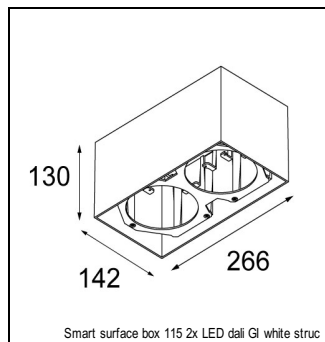

Art. Nr. 12761546

SPECIFICATIONS

Lamp	1x LED Array		
Gear / Transfo	LED gear not incl.		
Cut-out size	ø 108 h 100		
Weight	0.463kg		
Min. Distance	0.1 m		
IP	IP20		
Glow Wire Test	960°		
Lifetime	L80 B20 @ 50.000 hrs		
CRI	90		
Power supply	350mA 31Vf	500mA 32Vf	700mA 34Vf
Connected load	11W	16.25W	23.6W
Lumen	1046lm	1434lm	1908lm
Efficacy	95lm/W	88lm/W	81lm/W
UGR	15	16	17
Adjustability	Not Applicable		
Remark	! 3500K on request ! can be combined with Smart mask ! can be combined with Smart surface box & surface tubed (surface/suspension)		

GYPKIT

12290530 | GYPKIT 190X190 - Ø108

RECESSED-FRAME

12810230 | RECESSED RING Ø127 H100

SURFACE-BOX

12801209	SMART SURFACE BOX 115 2X LED DALI GI WHITE STRUC
12801232	SMART SURFACE BOX 115 2X LED DALI GI BLACK STRUC
12801109	SMART SURFACE BOX 115 2X LED 1-10V/PUSHDIM GI WHITE STRUC
12801132	SMART SURFACE BOX 115 2X LED 1-10V/PUSHDIM GI BLACK STRUC