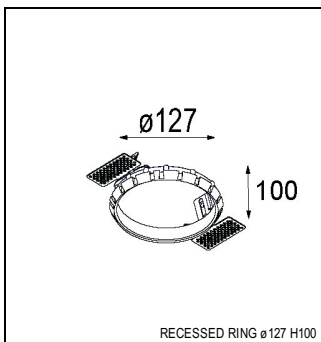

Art. Nr. 12761546

SPECIFICATIONS

Lamp	1x LED Array		
Gear / Transfo	LED gear not incl.		
Cut-out size	ø 108 h 100		
Weight	0.463kg		
Min. Distance	0.1 m		
IP	IP20		
Glow Wire Test	960°		
Lifetime	L80 B20 @ 50.000 hrs		
CRI	90		
Power supply	350mA 31Vf	500mA 32Vf	700mA 34Vf
Connected load	11W	16.25W	23.6W
Lumen	1046lm	1434lm	1908lm
Efficacy	95lm/W	88lm/W	81lm/W
UGR	15	16	17
Adjustability	Not Applicable		
Remark	! 3500K on request ! can be combined with Smart mask ! can be combined with Smart surface box & surface tubed (surface/suspension)		

GYPKIT

12290530 | GYPKIT 190X190 - Ø108

RECESSED-FRAME

12810230 | RECESSED RING Ø127 H100

SURFACE-BOX

12801209	SMART SURFACE BOX 115 2X LED DALI GI WHITE STRUC
12801232	SMART SURFACE BOX 115 2X LED DALI GI BLACK STRUC
12801109	SMART SURFACE BOX 115 2X LED 1-10V/PUSHDIM GI WHITE STRUC
12801132	SMART SURFACE BOX 115 2X LED 1-10V/PUSHDIM GI BLACK STRUC