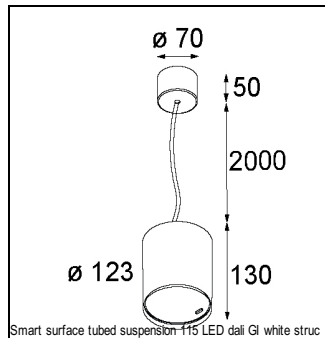

Art. Nr. 12761332

SPECIFICATIONS

Lamp	1x LED Array		
Gear / Transfo	LED gear not incl.		
Cut-out size	ø 108 h 100		
Weight	0.463kg		
Min. Distance	0.1 m		
IP	IP20		
Glow Wire Test	960°		
Lifetime	L80 B20 @ 50.000 hrs		
CRI	90		
Power supply	350mA 31Vf	500mA 32Vf	700mA 34Vf
Connected load	11W	16.25W	23.6W
Lumen	1056lm	1449lm	1927lm
Efficacy	96lm/W	89lm/W	82lm/W
UGR	15	16	17
Adjustability	Not Applicable		
Remark	! 3500K on request ! can be combined with Smart mask ! can be combined with Smart surface box & surface tubed (surface/suspension)		

GYPKIT

12290530 | GYPKIT 190X190 - Ø108

RECESSED-FRAME

12810230 | RECESSED RING Ø127 H100

SURFACE-BOX

12801209	SMART SURFACE BOX 115 2X LED DALI GI WHITE STRUC
12801232	SMART SURFACE BOX 115 2X LED DALI GI BLACK STRUC
12801109	SMART SURFACE BOX 115 2X LED 1-10V/PUSHDIM GI WHITE STRUC
12801132	SMART SURFACE BOX 115 2X LED 1-10V/PUSHDIM GI BLACK STRUC