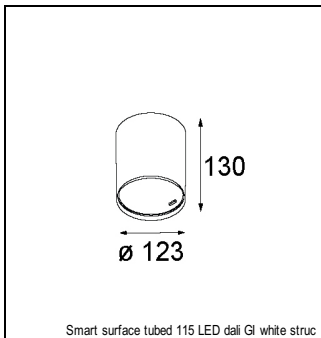

Art. Nr. 12761332

SPECIFICATIONS

Lamp	1x LED Array		
Gear / Transfo	LED gear not incl.		
Cut-out size	ø 108 h 100		
Weight	0.463kg		
Min. Distance	0.1 m		
IP	IP20		
Glow Wire Test	960°		
Lifetime	L80 B20 @ 50.000 hrs		
CRI	90		
Power supply	350mA 31Vf	500mA 32Vf	700mA 34Vf
Connected load	11W	16.25W	23.6W
Lumen	1056lm	1449lm	1927lm
Efficacy	96lm/W	89lm/W	82lm/W
UGR	15	16	17
Adjustability	Not Applicable		
Remark	! 3500K on request ! can be combined with Smart mask ! can be combined with Smart surface box & surface tubed (surface/suspension)		

GYPKIT

12290530 | GYPKIT 190X190 - Ø108

RECESSED-FRAME

12810230 | RECESSED RING Ø127 H100

SURFACE-BOX

12801209	SMART SURFACE BOX 115 2X LED DALI GI WHITE STRUC
12801232	SMART SURFACE BOX 115 2X LED DALI GI BLACK STRUC
12801109	SMART SURFACE BOX 115 2X LED 1-10V/PUSHDIM GI WHITE STRUC
12801132	SMART SURFACE BOX 115 2X LED 1-10V/PUSHDIM GI BLACK STRUC