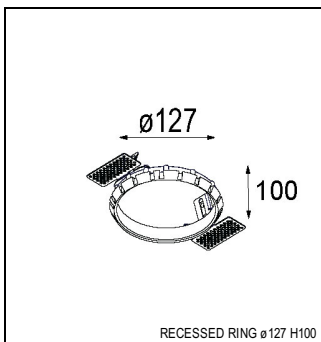

Art. Nr. 12761332

SPECIFICATIONS

Lamp	1x LED Array		
Gear / Transfo	LED gear not incl.		
Cut-out size	ø 108 h 100		
Weight	0.463kg		
Min. Distance	0.1 m		
IP	IP20		
Glow Wire Test	960°		
Lifetime	L80 B20 @ 50.000 hrs		
CRI	90		
Power supply	350mA 31Vf	500mA 32Vf	700mA 34Vf
Connected load	11W	16.25W	23.6W
Lumen	1056lm	1449lm	1927lm
Efficacy	96lm/W	89lm/W	82lm/W
UGR	15	16	17
Adjustability	Not Applicable		
Remark	! 3500K on request ! can be combined with Smart mask ! can be combined with Smart surface box & surface tubed (surface/suspension)		

GYPKIT

12290530 | GYPKIT 190X190 - Ø108

RECESSED-FRAME

12810230 | RECESSED RING Ø127 H100

SURFACE-BOX

12801209	SMART SURFACE BOX 115 2X LED DALI GI WHITE STRUC
12801232	SMART SURFACE BOX 115 2X LED DALI GI BLACK STRUC
12801109	SMART SURFACE BOX 115 2X LED 1-10V/PUSHDIM GI WHITE STRUC
12801132	SMART SURFACE BOX 115 2X LED 1-10V/PUSHDIM GI BLACK STRUC