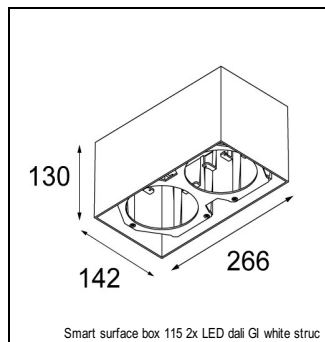

Art. Nr. 12761332

SPECIFICATIONS

Lamp	1x LED Array		
Gear / Transfo	LED gear not incl.		
Cut-out size	ø 108 h 100		
Weight	0.463kg		
Min. Distance	0.1 m		
IP	IP20		
Glow Wire Test	960°		
Lifetime	L80 B20 @ 50.000 hrs		
CRI	90		
Power supply	350mA 31Vf	500mA 32Vf	700mA 34Vf
Connected load	11W	16.25W	23.6W
Lumen	1056lm	1449lm	1927lm
Efficacy	96lm/W	89lm/W	82lm/W
UGR	15	16	17
Adjustability	Not Applicable		
Remark	! 3500K on request ! can be combined with Smart mask ! can be combined with Smart surface box & surface tubed (surface/suspension)		

GYPKIT

12290530 | GYPKIT 190X190 - Ø108

RECESSED-FRAME

12810230 | RECESSED RING Ø127 H100

SURFACE-BOX

12801209	SMART SURFACE BOX 115 2X LED DALI GI WHITE STRUC
12801232	SMART SURFACE BOX 115 2X LED DALI GI BLACK STRUC
12801109	SMART SURFACE BOX 115 2X LED 1-10V/PUSHDIM GI WHITE STRUC
12801132	SMART SURFACE BOX 115 2X LED 1-10V/PUSHDIM GI BLACK STRUC