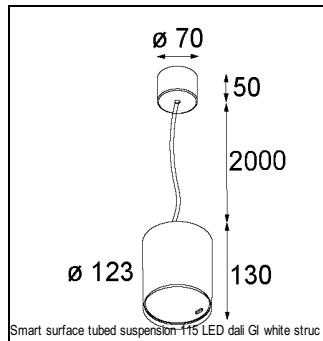

HUE-MODULE

13190030	MODULAR CONNECTED 1-10V WHITE COMPONENT

HUE-BRIDGE

70000617	PHILIPS HUE BRIDGE UK
70000616	PHILIPS HUE BRIDGE EU

SURFACE-TUBED

13140309	SMART SURFACE TUBED 115 LED DALI GI WHITE STRUC
13140332	SMART SURFACE TUBED 115 LED DALI GI BLACK STRUC
13140324	SMART SURFACE TUBED 115 LED DALI GI BRUSHED ALU
13140209	SMART SURFACE TUBED 115 LED 1-10V/PUSHDIM GI WHITE STRUC
13140232	SMART SURFACE TUBED 115 LED 1-10V/PUSHDIM GI BLACK STRUC
13140224	SMART SURFACE TUBED 115 LED 1-10V/PUSHDIM GI BRUSHED ALU
13140109	SMART SURFACE TUBED 115 LED TRE DIM GI WHITE STRUC
13140132	SMART SURFACE TUBED 115 LED TRE DIM GI BLACK STRUC
13140124	SMART SURFACE TUBED 115 LED TRE DIM GI BRUSHED ALU
13141309	SMART SURFACE TUBED SUSPENSION 115 LED DALI GI WHITE STRUC
13141332	SMART SURFACE TUBED SUSPENSION 115 LED DALI GI BLACK STRUC
13141324	SMART SURFACE TUBED SUSPENSION 115 LED DALI GI BRUSHED ALU
13141209	SMART SURFACE TUBED SUSPENSION 115 LED 1-10V/PUSHDIM GI WHITE STRUC
13141232	SMART SURFACE TUBED SUSPENSION 115 LED 1-10V/PUSHDIM GI BLACK STRUC
13141224	SMART SURFACE TUBED SUSPENSION 115 LED 1-10V/PUSHDIM GI BRUSHED ALU
13141109	SMART SURFACE TUBED SUSPENSION 115 LED TRE DIM GI WHITE STRUC
13141132	SMART SURFACE TUBED SUSPENSION 115 LED TRE DIM GI BLACK STRUC
13141124	SMART SURFACE TUBED SUSPENSION 115 LED TRE DIM GI BRUSHED ALU

CONBOX

10889830	CONBOX 190X192X130X256