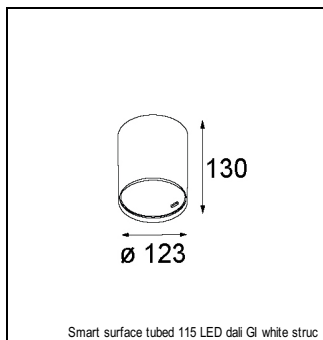

Art. Nr. 12751032

SPECIFICATIONS

Lamp	1x LED Array		
Gear / Transfo	LED gear not incl.		
Cut-out size	ø 108 h 100		
Weight	0.455kg		
Min. Distance	0.1		
IP	IP20		
Glow Wire Test	960°		
Lifetime	L80 B20 @ 50.000 hrs		
CRI	90		
Power supply	350mA 31Vf	500mA 32Vf	700mA 34Vf
Connected load	11W	16.25W	23.6W
Lumen	1048lm	1437lm	1911lm
Efficacy	95lm/W	88lm/W	81lm/W
UGR	15	16	17
Adjustability	Not Applicable		
Remark	! 3500K on request ! can be combined with Smart mask ! can be combined with Smart surface box & surface tubed (surface/suspension)		

CONBOX

10889830	CONBOX 190X192X130X256
----------	------------------------

ACCESSORIES

GYPKIT

12290530	GYPKIT 190X190 - Ø108
----------	-----------------------

RECESSED-FRAME

12810230	RECESSED RING Ø127 H100
----------	-------------------------