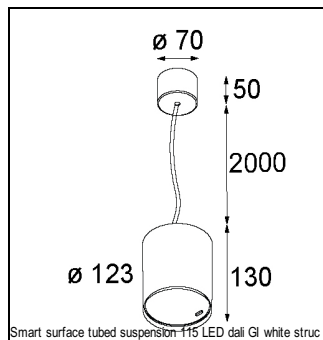

Art. Nr. 12751032

SPECIFICATIONS

Lamp	1x LED Array		
Gear / Transfo	LED gear not incl.		
Cut-out size	ø 108 h 100		
Weight	0.455kg		
Min. Distance	0.1		
IP	IP20		
Glow Wire Test	960°		
Lifetime	L80 B20 @ 50.000 hrs		
CRI	90		
Power supply	350mA 31Vf	500mA 32Vf	700mA 34Vf
Connected load	11W	16.25W	23.6W
Lumen	1048lm	1437lm	1911lm
Efficacy	95lm/W	88lm/W	81lm/W
UGR	15	16	17
Adjustability	Not Applicable		
Remark	! 3500K on request ! can be combined with Smart mask ! can be combined with Smart surface box & surface tubed (surface/suspension)		

CONBOX

10889830	CONBOX 190X192X130X256
----------	------------------------

ACCESSORIES

GYPKIT

12290530	GYPKIT 190X190 - Ø108
----------	-----------------------

RECESSED-FRAME

12810230	RECESSED RING Ø127 H100
----------	-------------------------