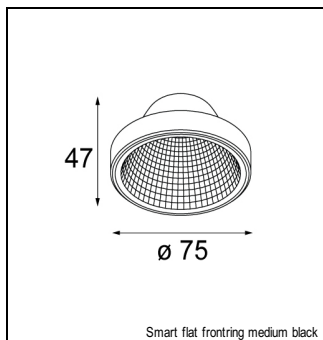

MINI MULTIPLE TRIMLESS FOR SMART RINGS

MINI MULTIPLE TRIMLESS FOR SMART RINGS 1X LED GE

ACCESSORIES

FRONTRING

12553002	SMART FLAT FRONTRING MEDIUM BLACK
12553202	SMART FLAT FRONTRING SPOT BLACK
12553209	SMART FLAT FRONTRING SPOT WHITE STRUC
12553009	SMART FLAT FRONTRING MEDIUM WHITE STRUC
12553102	SMART FLAT FRONTRING FLOOD BLACK
12553109	SMART FLAT FRONTRING FLOOD WHITE STRUC
12554209	SMART CAKE FRONTRING SPOT WHITE STRUC
12554202	SMART CAKE FRONTRING SPOT BLACK
12554009	SMART CAKE FRONTRING MEDIUM WHITE STRUC
12554002	SMART CAKE FRONTRING MEDIUM BLACK
12554109	SMART CAKE FRONTRING FLOOD WHITE STRUC
12554102	SMART CAKE FRONTRING FLOOD BLACK
12555209	SMART LOTIS FRONTRING SPOT WHITE STRUC
12555202	SMART LOTIS FRONTRING SPOT BLACK
12555009	SMART LOTIS FRONTRING MEDIUM WHITE STRUC
12555002	SMART LOTIS FRONTRING MEDIUM BLACK
12555109	SMART LOTIS FRONTRING FLOOD WHITE STRUC
12555102	SMART LOTIS FRONTRING FLOOD BLACK
12556202	SMART KUP FRONTRING SPOT BLACK
12556209	SMART KUP FRONTRING SPOT WHITE STRUC
12556002	SMART KUP FRONTRING MEDIUM BLACK
12556009	SMART KUP FRONTRING MEDIUM WHITE STRUC
12556109	SMART KUP FRONTRING FLOOD WHITE STRUC
12556102	SMART KUP FRONTRING FLOOD BLACK

HUE-MODULE

13190030	MODULAR CONNECTED 1-10V WHITE COMPONENT

HUE-BRIDGE

70000616	PHILIPS HUE BRIDGE EU
70000617	PHILIPS HUE BRIDGE UK

ACCESSORIES

HUE-DEVICE

70000614	PHILIPS HUE DIMMER SWITCH
70000615	PHILIPS HUE TAP SWITCH
70000847	PHILIPS HUE SENSOR

RECESSED-FRAME

10460130	RECESSED FRAME MINI MULTIPLE TRIMLESS 1X

CONBOX

10440130	CONBOX 137X158X130X215