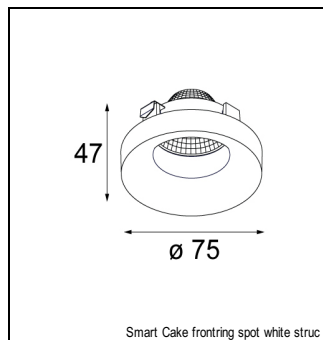

MINI MULTIPLE TRIMLESS FOR SMART RINGS

MINI MULTIPLE TRIMLESS FOR SMART RINGS 1X LED GE

ACCESSORIES

FRONTRING

12553002	SMART FLAT FRONTRING MEDIUM BLACK
12553202	SMART FLAT FRONTRING SPOT BLACK
12553209	SMART FLAT FRONTRING SPOT WHITE STRUC
12553009	SMART FLAT FRONTRING MEDIUM WHITE STRUC
12553102	SMART FLAT FRONTRING FLOOD BLACK
12553109	SMART FLAT FRONTRING FLOOD WHITE STRUC
12554209	SMART CAKE FRONTRING SPOT WHITE STRUC
12554202	SMART CAKE FRONTRING SPOT BLACK
12554009	SMART CAKE FRONTRING MEDIUM WHITE STRUC
12554002	SMART CAKE FRONTRING MEDIUM BLACK
12554109	SMART CAKE FRONTRING FLOOD WHITE STRUC
12554102	SMART CAKE FRONTRING FLOOD BLACK
12555209	SMART LOTIS FRONTRING SPOT WHITE STRUC
12555202	SMART LOTIS FRONTRING SPOT BLACK
12555009	SMART LOTIS FRONTRING MEDIUM WHITE STRUC
12555002	SMART LOTIS FRONTRING MEDIUM BLACK
12555109	SMART LOTIS FRONTRING FLOOD WHITE STRUC
12555102	SMART LOTIS FRONTRING FLOOD BLACK
12556202	SMART KUP FRONTRING SPOT BLACK
12556209	SMART KUP FRONTRING SPOT WHITE STRUC
12556002	SMART KUP FRONTRING MEDIUM BLACK
12556009	SMART KUP FRONTRING MEDIUM WHITE STRUC
12556109	SMART KUP FRONTRING FLOOD WHITE STRUC
12556102	SMART KUP FRONTRING FLOOD BLACK

HUE-MODULE

13190030	MODULAR CONNECTED 1-10V WHITE COMPONENT

HUE-BRIDGE

70000616	PHILIPS HUE BRIDGE EU
70000617	PHILIPS HUE BRIDGE UK

ACCESSORIES

HUE-DEVICE

70000614	PHILIPS HUE DIMMER SWITCH
70000615	PHILIPS HUE TAP SWITCH
70000847	PHILIPS HUE SENSOR

RECESSED-FRAME

10460130	RECESSED FRAME MINI MULTIPLE TRIMLESS 1X

CONBOX

10440130	CONBOX 137X158X130X215