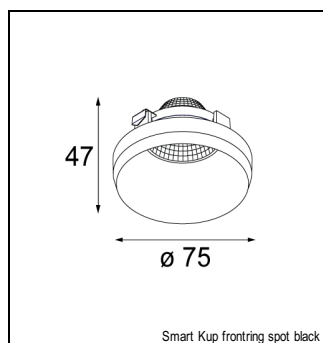

MINI MULTIPLE TRIMLESS FOR SMART RINGS

MINI MULTIPLE TRIMLESS FOR SMART RINGS 1X LED GE

ACCESSORIES

FRONTRING

12553002	SMART FLAT FRONTRING MEDIUM BLACK
12553202	SMART FLAT FRONTRING SPOT BLACK
12553209	SMART FLAT FRONTRING SPOT WHITE STRUC
12553009	SMART FLAT FRONTRING MEDIUM WHITE STRUC
12553102	SMART FLAT FRONTRING FLOOD BLACK
12553109	SMART FLAT FRONTRING FLOOD WHITE STRUC
12554209	SMART CAKE FRONTRING SPOT WHITE STRUC
12554202	SMART CAKE FRONTRING SPOT BLACK
12554009	SMART CAKE FRONTRING MEDIUM WHITE STRUC
12554002	SMART CAKE FRONTRING MEDIUM BLACK
12554109	SMART CAKE FRONTRING FLOOD WHITE STRUC
12554102	SMART CAKE FRONTRING FLOOD BLACK
12555209	SMART LOTIS FRONTRING SPOT WHITE STRUC
12555202	SMART LOTIS FRONTRING SPOT BLACK
12555009	SMART LOTIS FRONTRING MEDIUM WHITE STRUC
12555002	SMART LOTIS FRONTRING MEDIUM BLACK
12555109	SMART LOTIS FRONTRING FLOOD WHITE STRUC
12555102	SMART LOTIS FRONTRING FLOOD BLACK
12556202	SMART KUP FRONTRING SPOT BLACK
12556209	SMART KUP FRONTRING SPOT WHITE STRUC
12556002	SMART KUP FRONTRING MEDIUM BLACK
12556009	SMART KUP FRONTRING MEDIUM WHITE STRUC
12556109	SMART KUP FRONTRING FLOOD WHITE STRUC
12556102	SMART KUP FRONTRING FLOOD BLACK

HUE-MODULE

13190030	MODULAR CONNECTED 1-10V WHITE COMPONENT

HUE-BRIDGE

70000616	PHILIPS HUE BRIDGE EU
70000617	PHILIPS HUE BRIDGE UK

ACCESSORIES

HUE-DEVICE

70000614	PHILIPS HUE DIMMER SWITCH
70000615	PHILIPS HUE TAP SWITCH
70000847	PHILIPS HUE SENSOR

RECESSED-FRAME

10460130	RECESSED FRAME MINI MULTIPLE TRIMLESS 1X

CONBOX

10440130	CONBOX 137X158X130X215