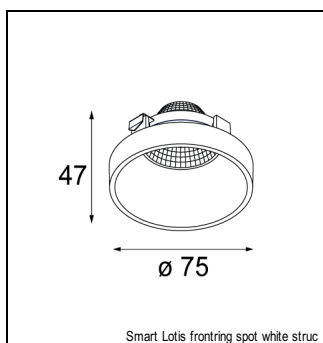

MINI MULTIPLE TRIMLESS FOR SMART RINGS

MINI MULTIPLE TRIMLESS FOR SMART RINGS 1X LED GE

ACCESSORIES

FRONTRING

12553002	SMART FLAT FRONTRING MEDIUM BLACK
12553202	SMART FLAT FRONTRING SPOT BLACK
12553209	SMART FLAT FRONTRING SPOT WHITE STRUC
12553009	SMART FLAT FRONTRING MEDIUM WHITE STRUC
12553102	SMART FLAT FRONTRING FLOOD BLACK
12553109	SMART FLAT FRONTRING FLOOD WHITE STRUC
12554209	SMART CAKE FRONTRING SPOT WHITE STRUC
12554202	SMART CAKE FRONTRING SPOT BLACK
12554009	SMART CAKE FRONTRING MEDIUM WHITE STRUC
12554002	SMART CAKE FRONTRING MEDIUM BLACK
12554109	SMART CAKE FRONTRING FLOOD WHITE STRUC
12554102	SMART CAKE FRONTRING FLOOD BLACK
12555209	SMART LOTIS FRONTRING SPOT WHITE STRUC
12555202	SMART LOTIS FRONTRING SPOT BLACK
12555009	SMART LOTIS FRONTRING MEDIUM WHITE STRUC
12555002	SMART LOTIS FRONTRING MEDIUM BLACK
12555109	SMART LOTIS FRONTRING FLOOD WHITE STRUC
12555102	SMART LOTIS FRONTRING FLOOD BLACK
12556202	SMART KUP FRONTRING SPOT BLACK
12556209	SMART KUP FRONTRING SPOT WHITE STRUC
12556002	SMART KUP FRONTRING MEDIUM BLACK
12556009	SMART KUP FRONTRING MEDIUM WHITE STRUC
12556109	SMART KUP FRONTRING FLOOD WHITE STRUC
12556102	SMART KUP FRONTRING FLOOD BLACK

HUE-MODULE

13190030	MODULAR CONNECTED 1-10V WHITE COMPONENT

HUE-BRIDGE

70000616	PHILIPS HUE BRIDGE EU
70000617	PHILIPS HUE BRIDGE UK

ACCESSORIES

HUE-DEVICE

70000614	PHILIPS HUE DIMMER SWITCH
70000615	PHILIPS HUE TAP SWITCH
70000847	PHILIPS HUE SENSOR

RECESSED-FRAME

10460130	RECESSED FRAME MINI MULTIPLE TRIMLESS 1X

CONBOX

10440130	CONBOX 137X158X130X215