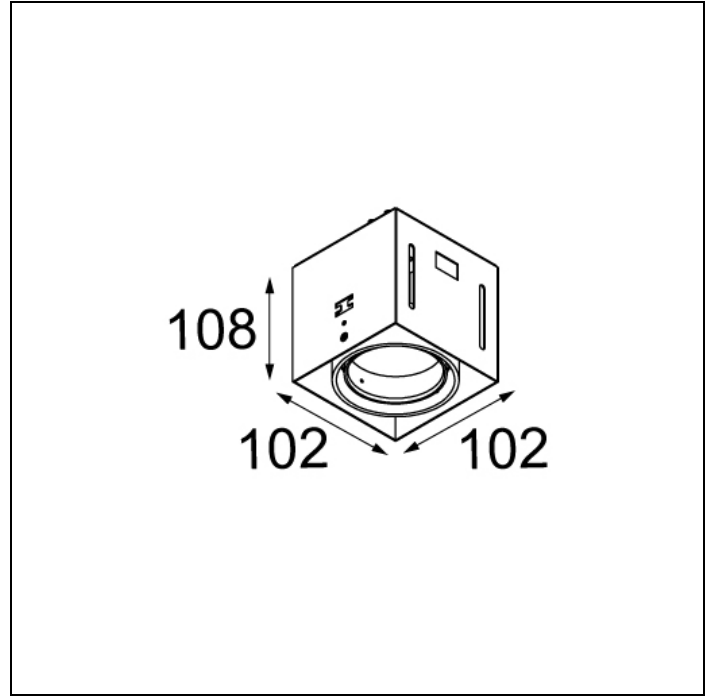

MINI MULTIPLE TRIMLESS FOR SMART RINGS

MINI MULTIPLE TRIMLESS FOR SMART RINGS 1X LED GE

After twenty years still one of the architect's favorites. Mini multiple trimless, with its minimalistic features becomes part of the interior. Its dark or white casing vanishes when switching on the light. The versatile Multiple leaves nothing to the imagination with the technology on full display, allowing this luminaire to fit well into both a minimalist and an industrial-chic environment. The gimballed system allows you to direct the light source at any angle of your choice. Connect Mini multiple trimless with Smart by adding the Smart frontrings to your recessed spot.

Art. Nr. 12535009

SPECIFICATIONS

Lamp	1x LED Array 9.2W
Gear / Transfo	LED gear not incl.
Cut-out size	l 134.5 w 107 h 120
Weight	0.72kg
Min. Distance	0.1 m
Power supply	500mA
IP	IP20
Glow Wire Test	960°
Lifetime	L80 B20 @ 50.000 hrs
CRI	90
Adjustability	v -35°/+35°